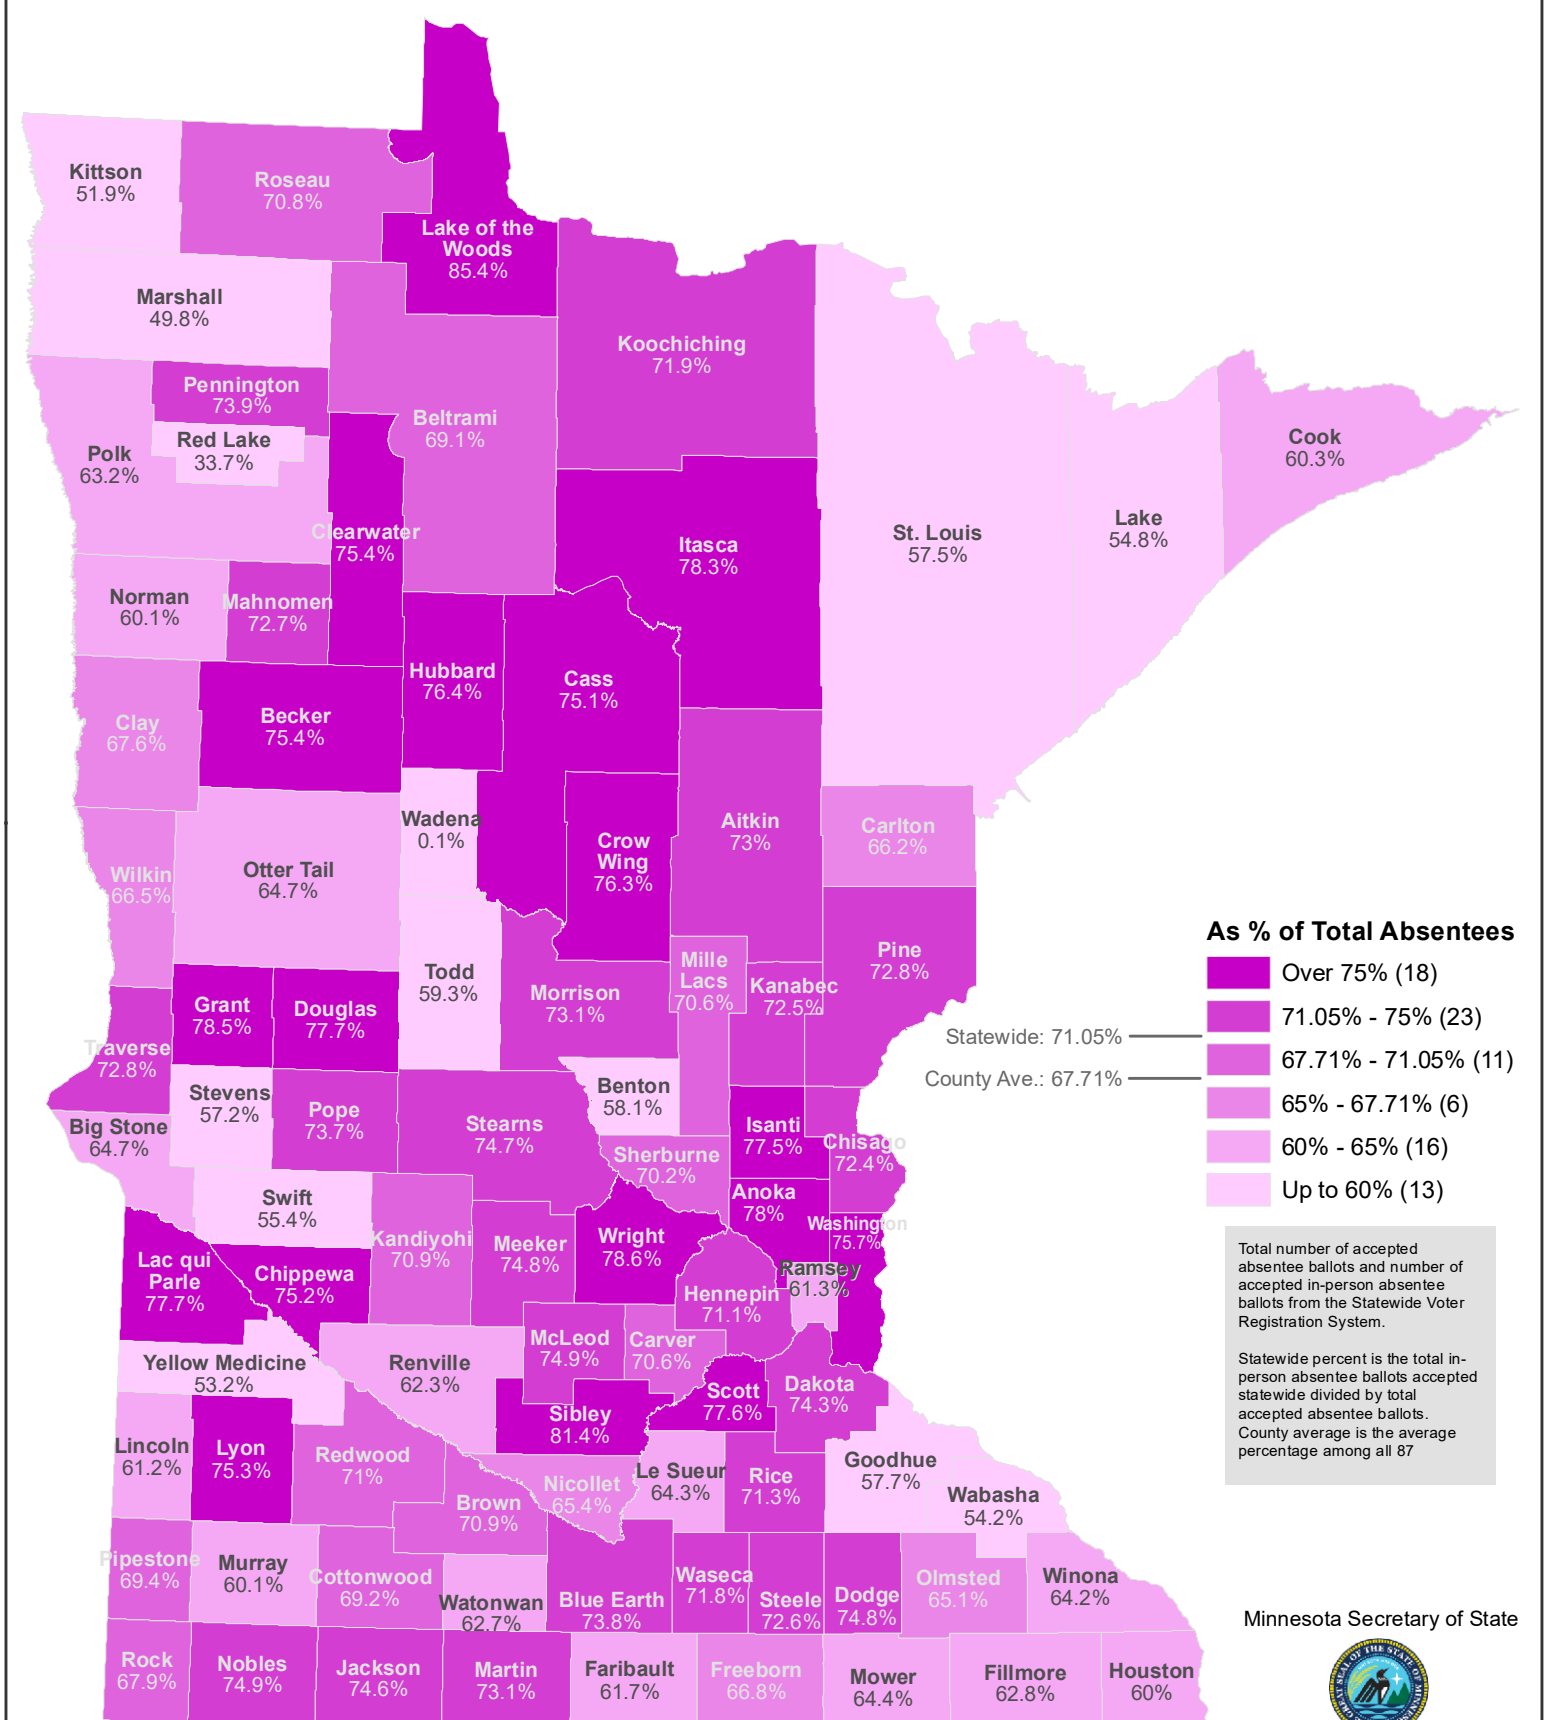

2024 General Election Early Balloting

Accepted in-person absentee ballots as percent of Total Voting

2024 General Election Early Balloting

Accepted in-person absentee ballots as percent of Absentee Voting

Minnesota Secretary of State

Elections Division
June 2025