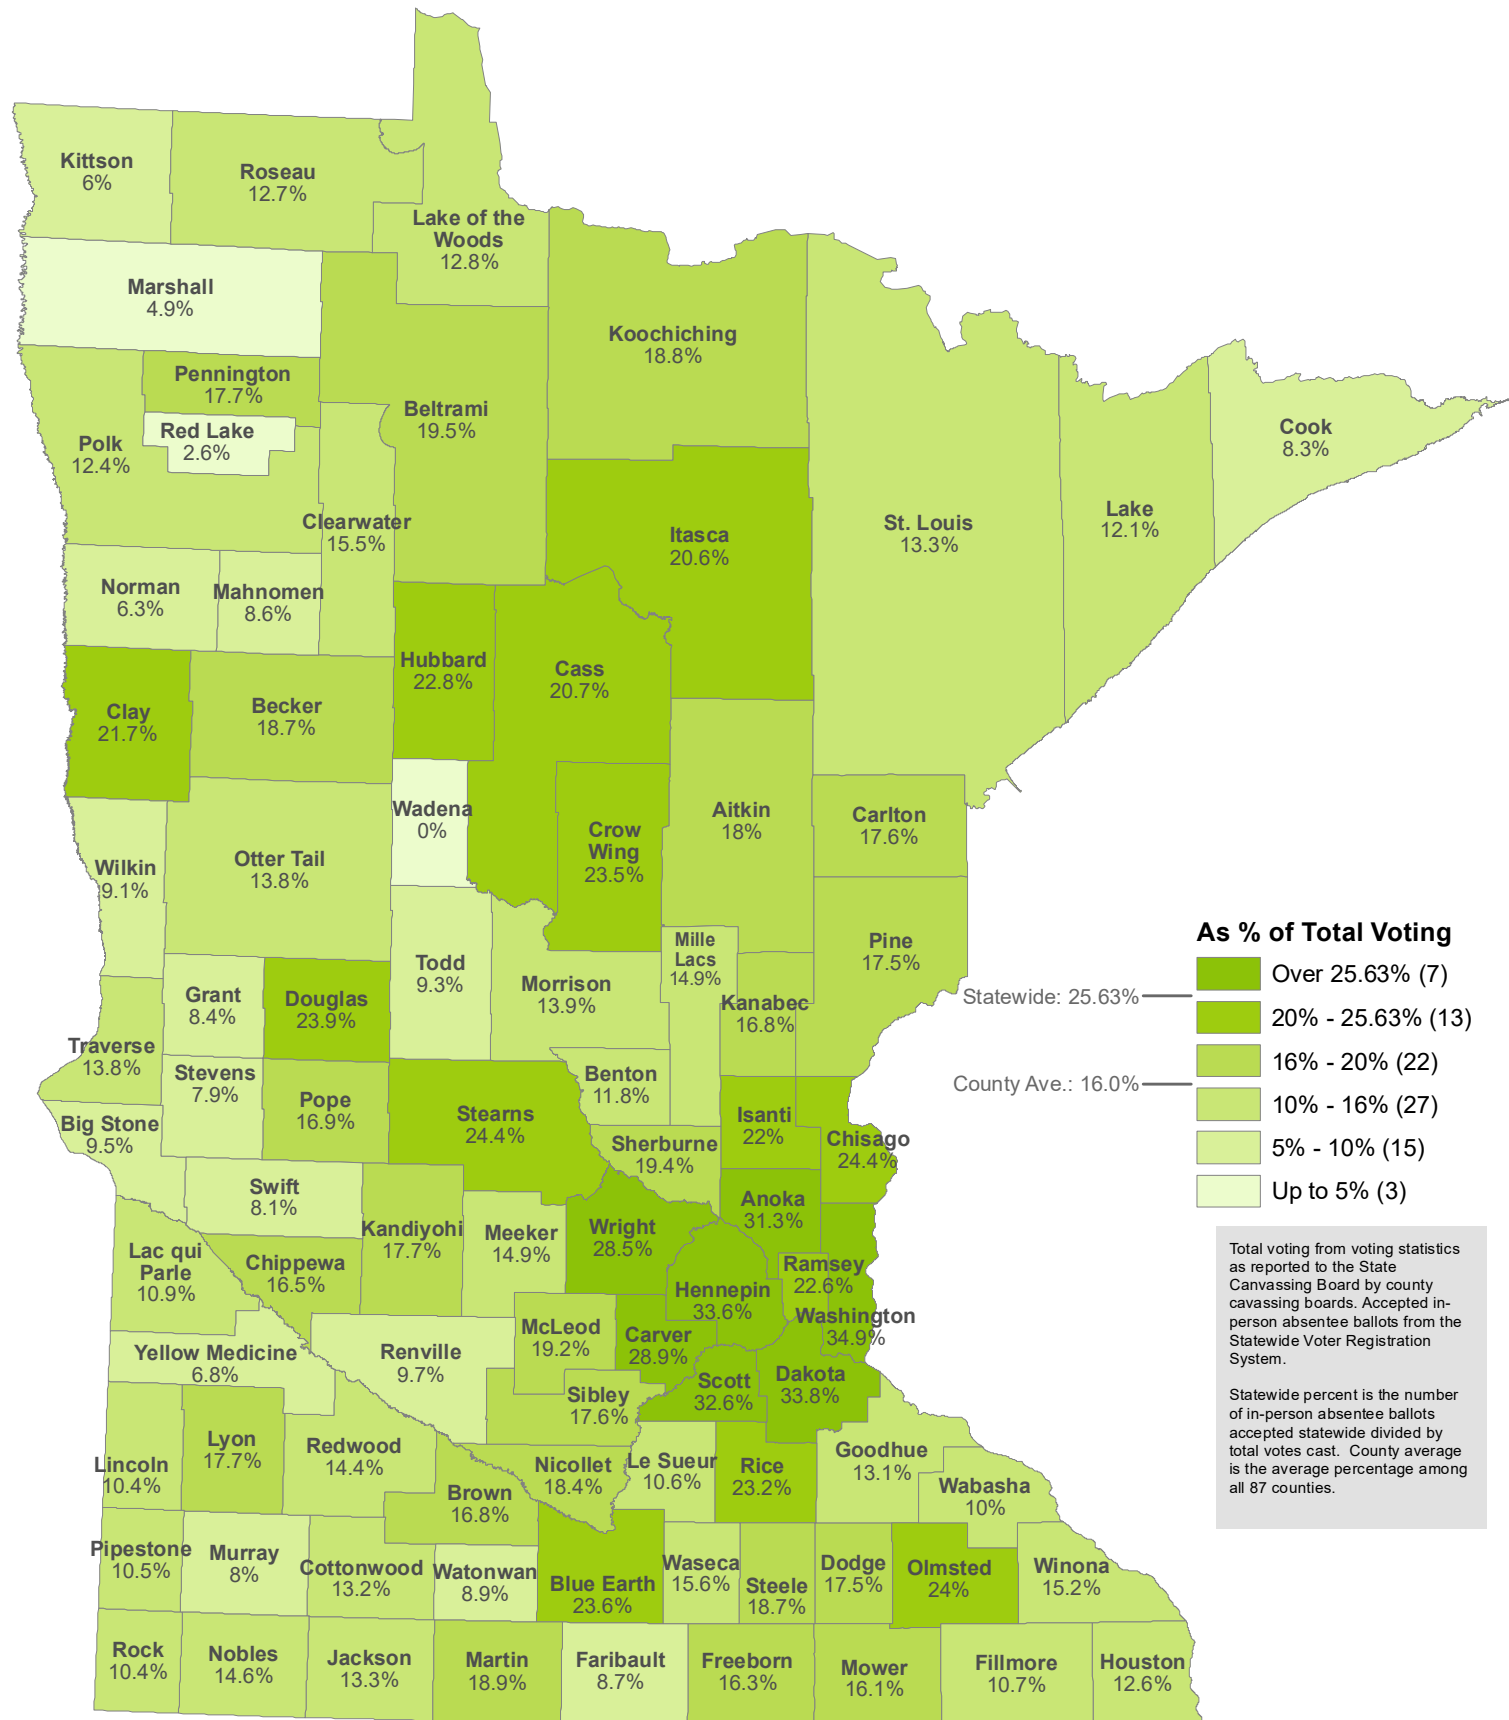

2024 General Election Early Balloting

Accepted in-person absentee ballots as percent of Total Voting

2024 General Election Early Balloting

Accepted in-person absentee ballots as percent of Absentee Voting

Minnesota Secretary of State

Elections Division
June 2025