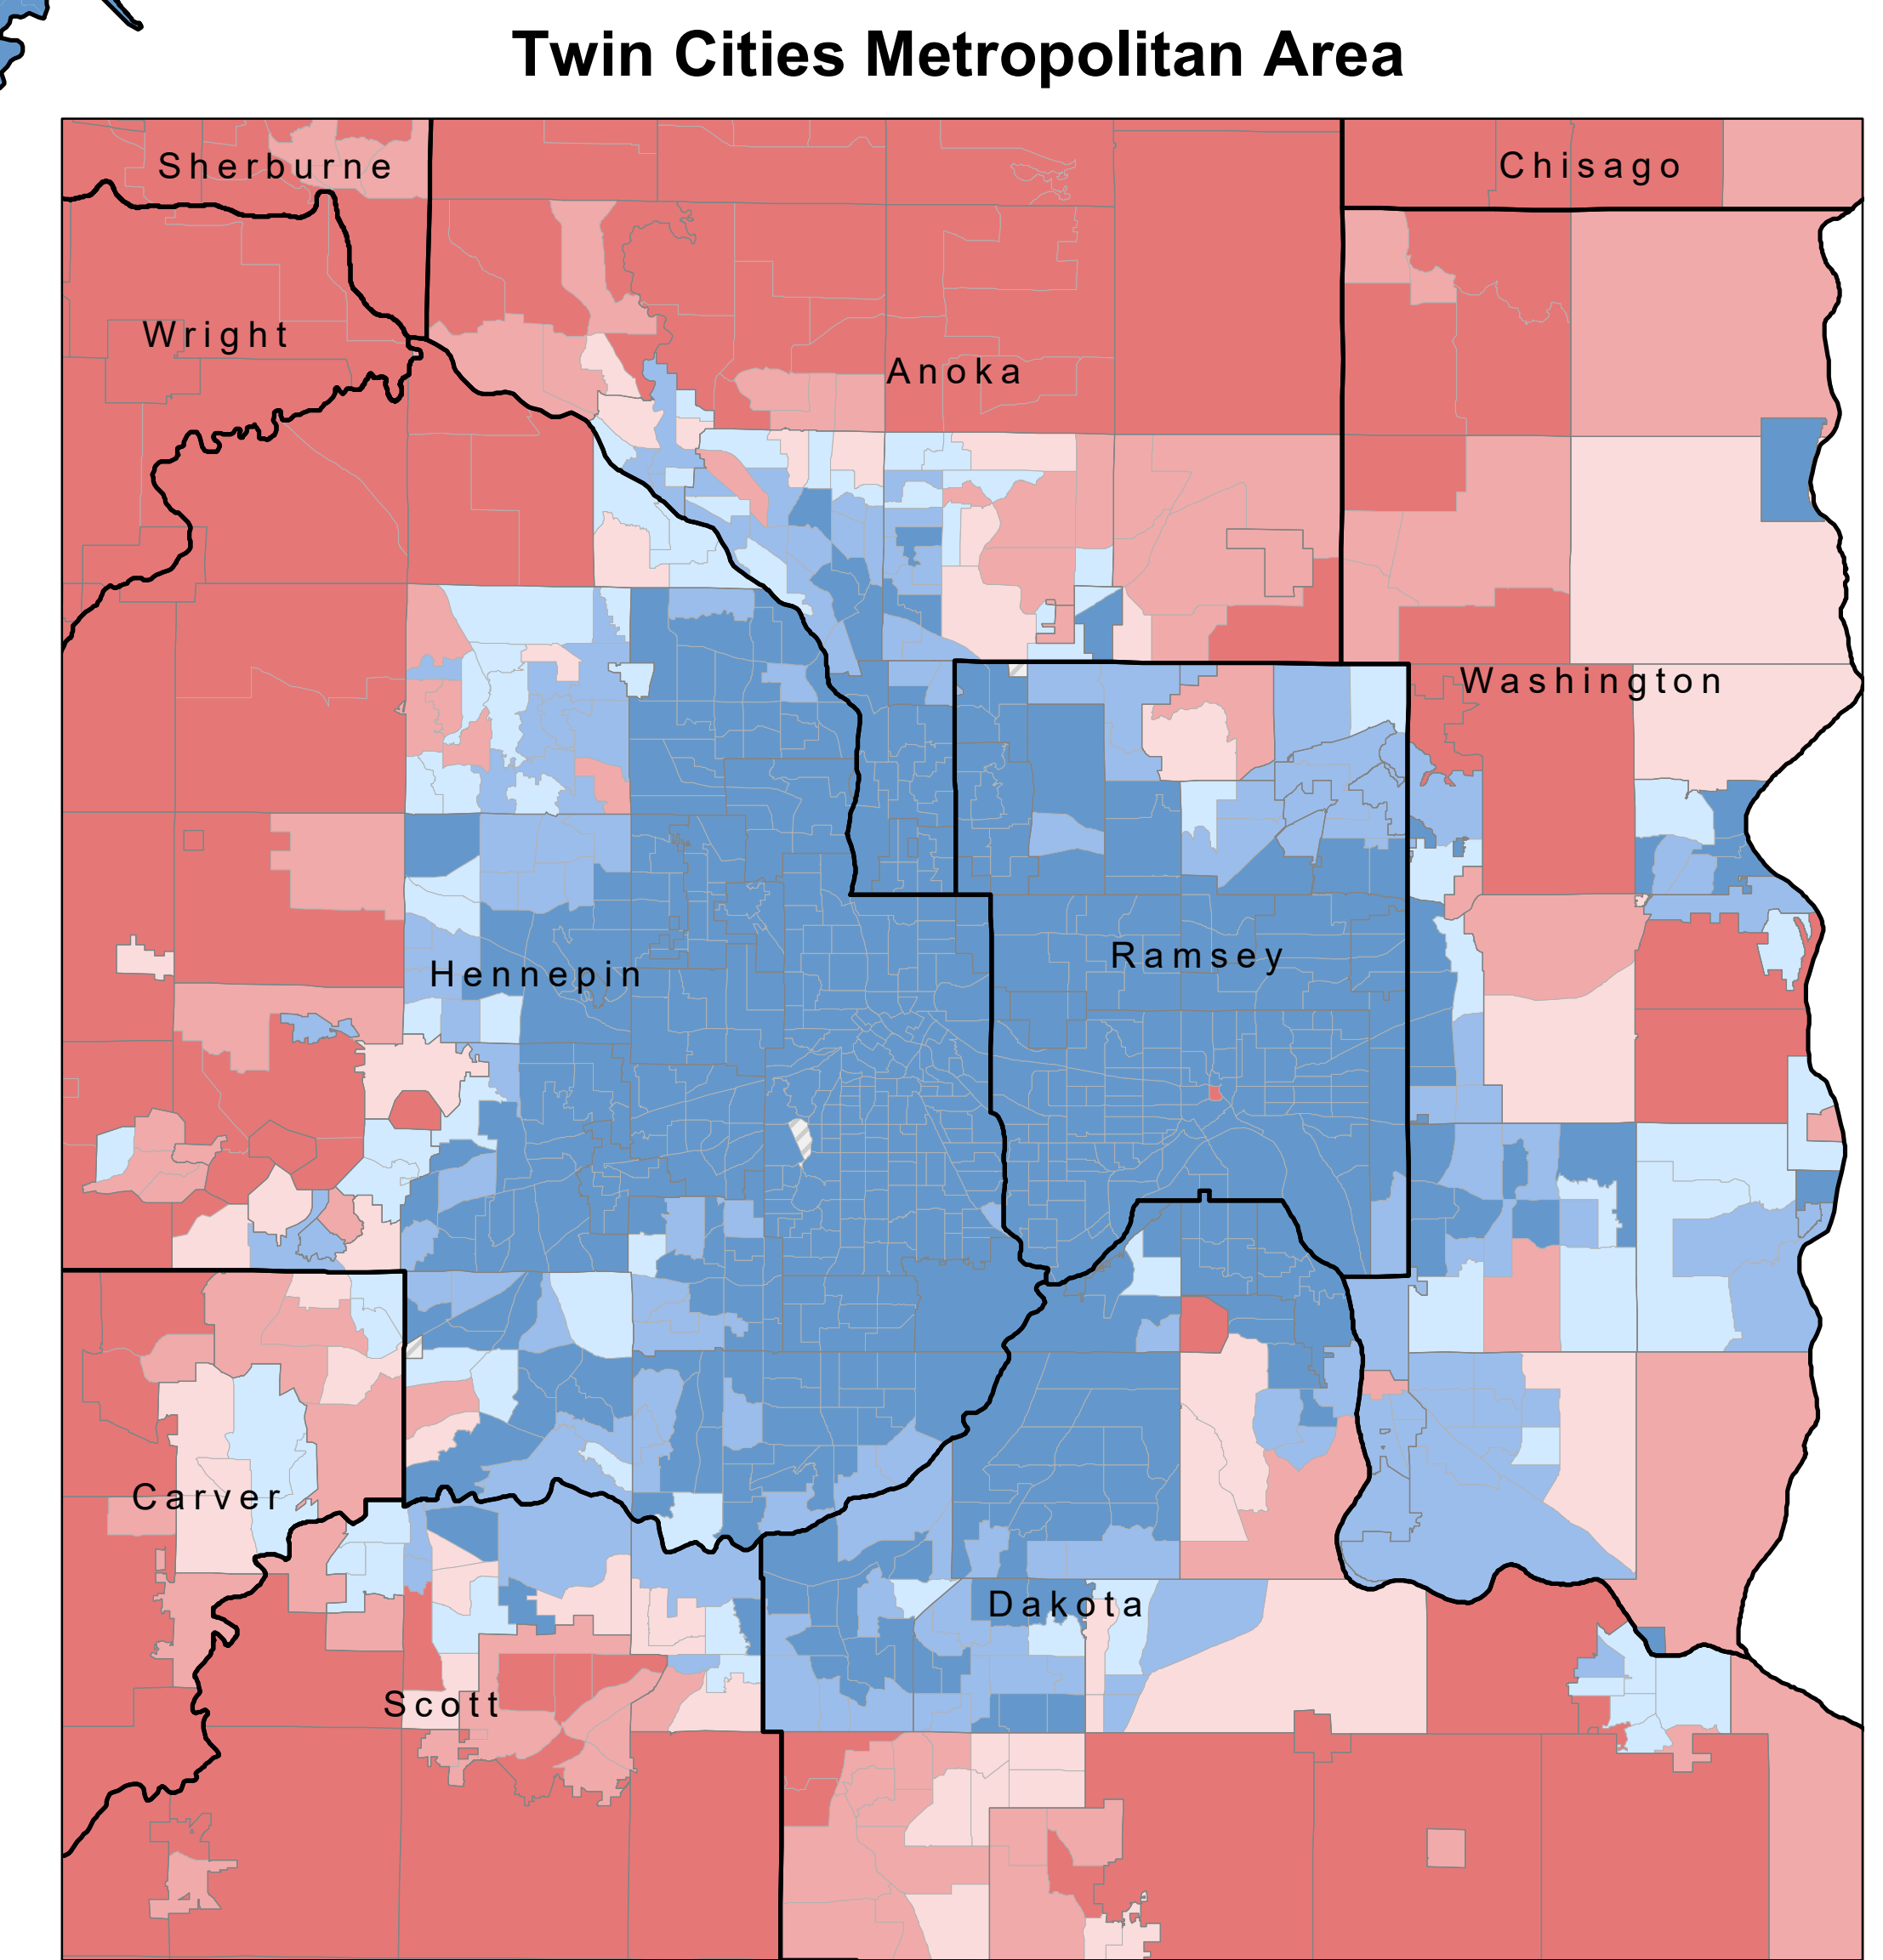

2018 General Election for Secretary of State

Simon-Howe Margin by Precinct

Official Results

Minnesota Secretary of State

Elections Division
December 2018