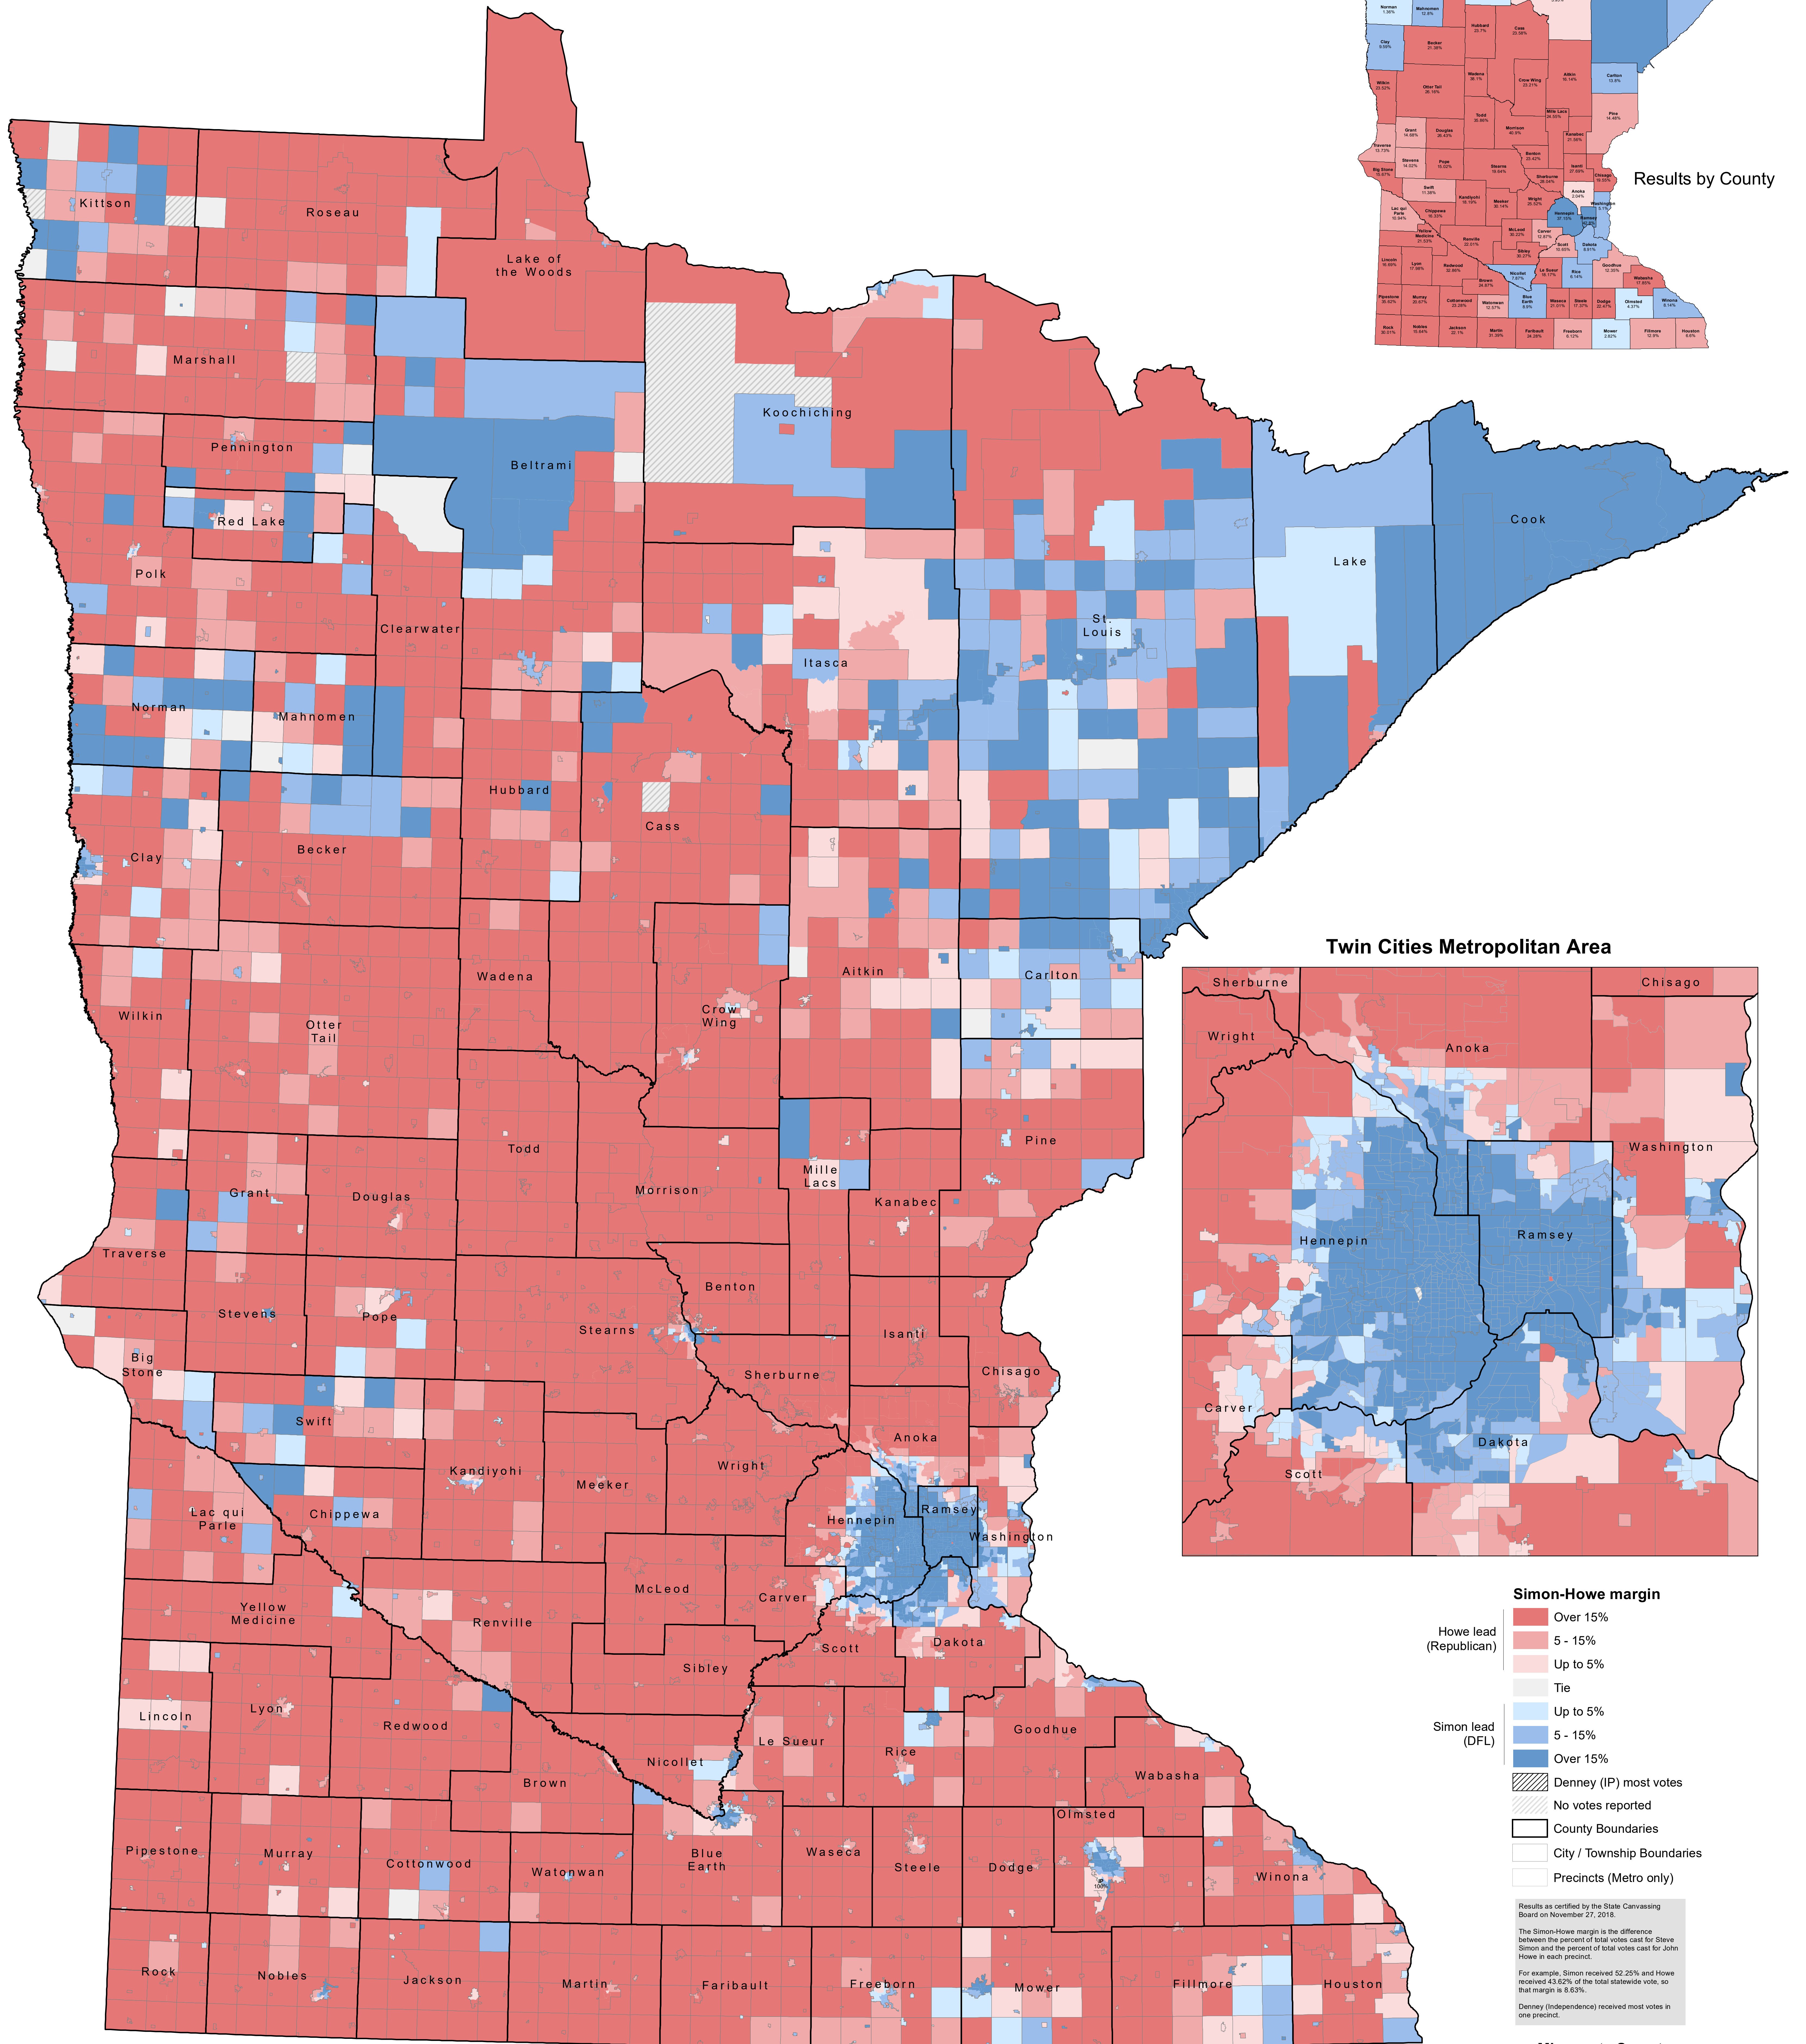

2018 General Election for Secretary of State

Simon-Howe Margin by Precinct

Official Results

Minnesota Secretary of State

Elections Division
December 2018