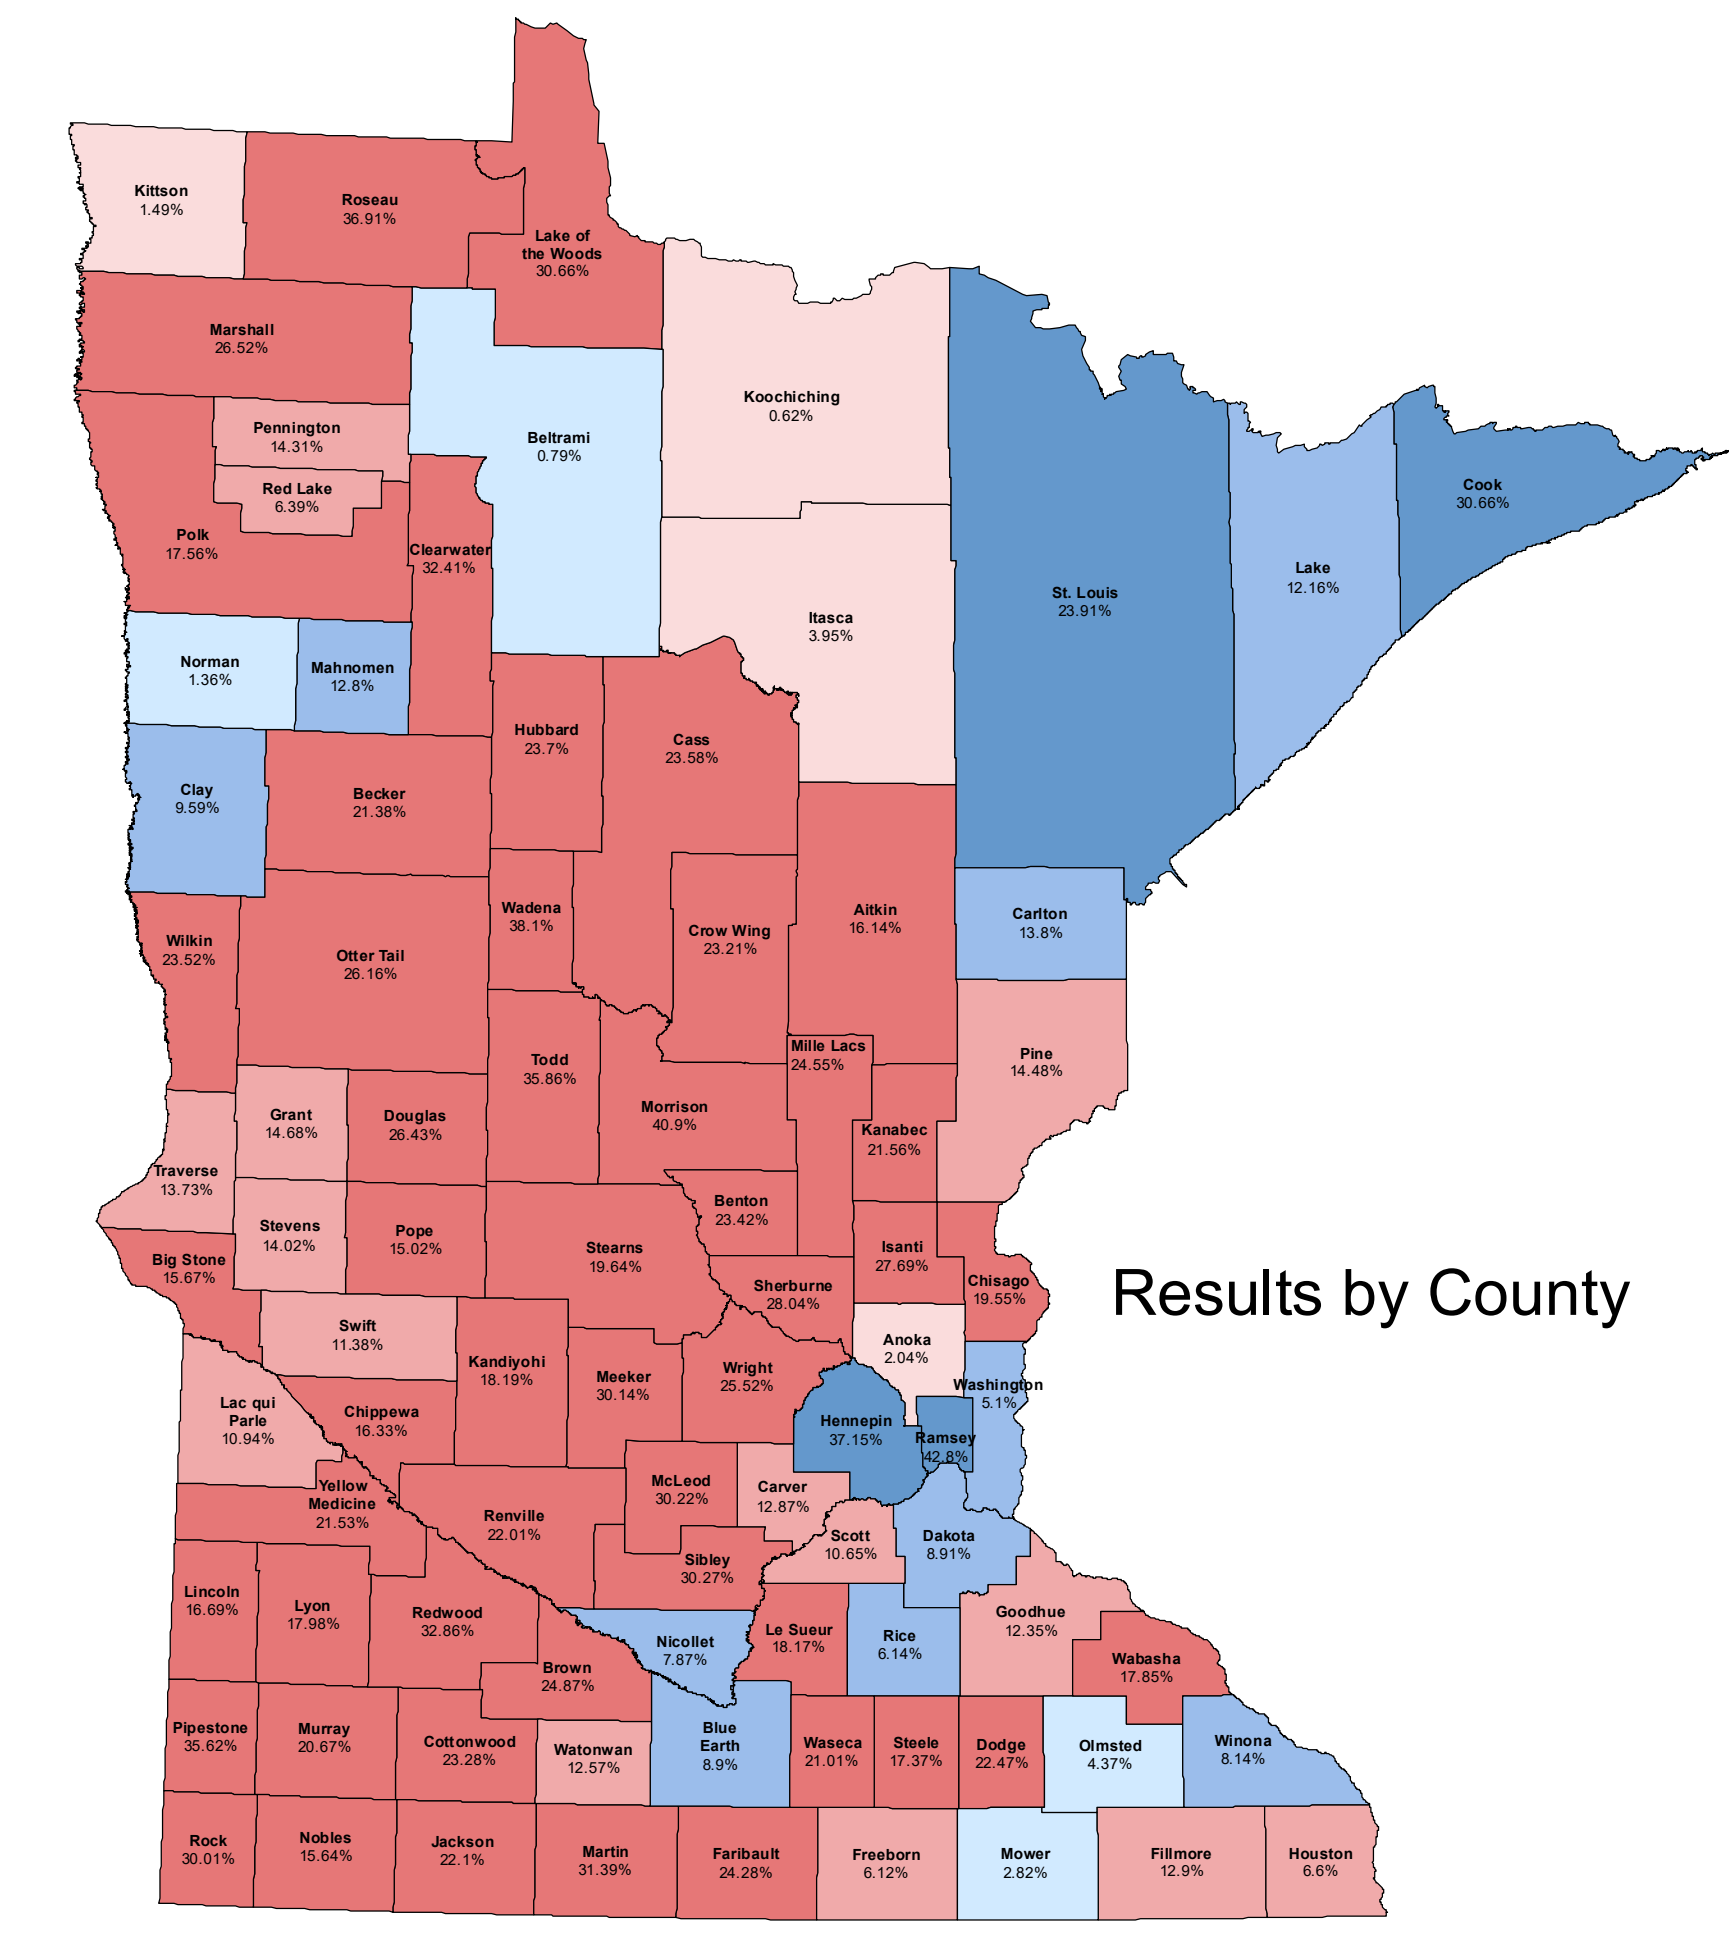

2018 General Election for Secretary of State

Simon-Howe Margin by Precinct

Official Results

Minnesota Secretary of State

Elections Division
December 2018