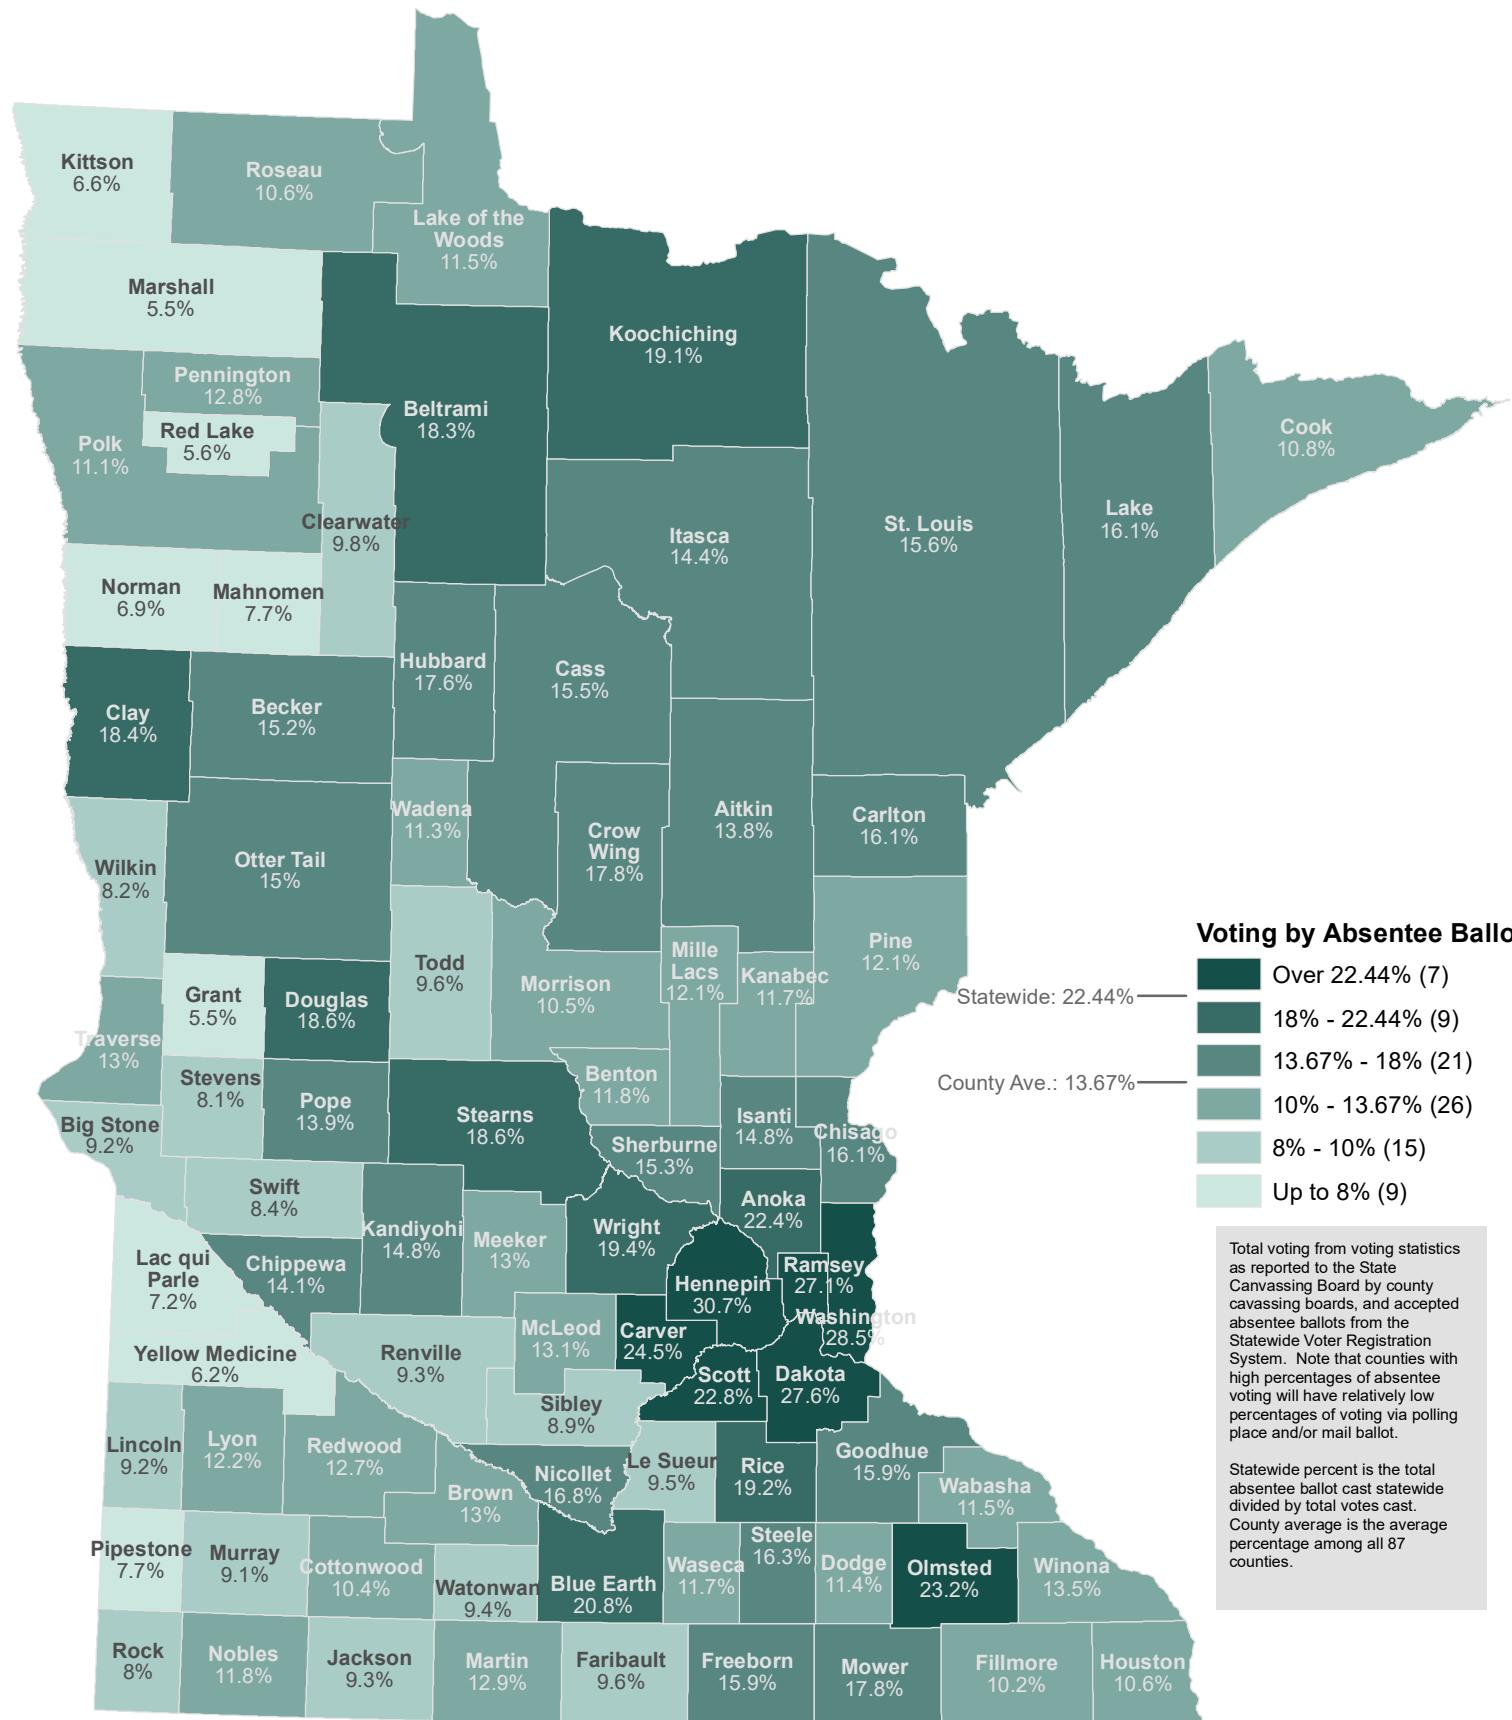

# 2022 General Election Absentee Balloting

Accepted absentee ballots as percent of Total Voting

### Voting by Absentee Ballot

- Over 22.44% (7)
- 18% - 22.44% (9)
- 13.67% - 18% (21)
- 10% - 13.67% (26)
- 8% - 10% (15)
- Up to 8% (9)

Total voting from voting statistics as reported to the State Canvassing Board by county canvassing boards, and accepted absentee ballots from the Statewide Voter Registration System. Note that counties with high percentages of absentee voting will have relatively low percentages of voting via polling place and/or mail ballot.

Statewide percent is the total absentee ballot cast statewide divided by total votes cast. County average is the average percentage among all 87 counties.