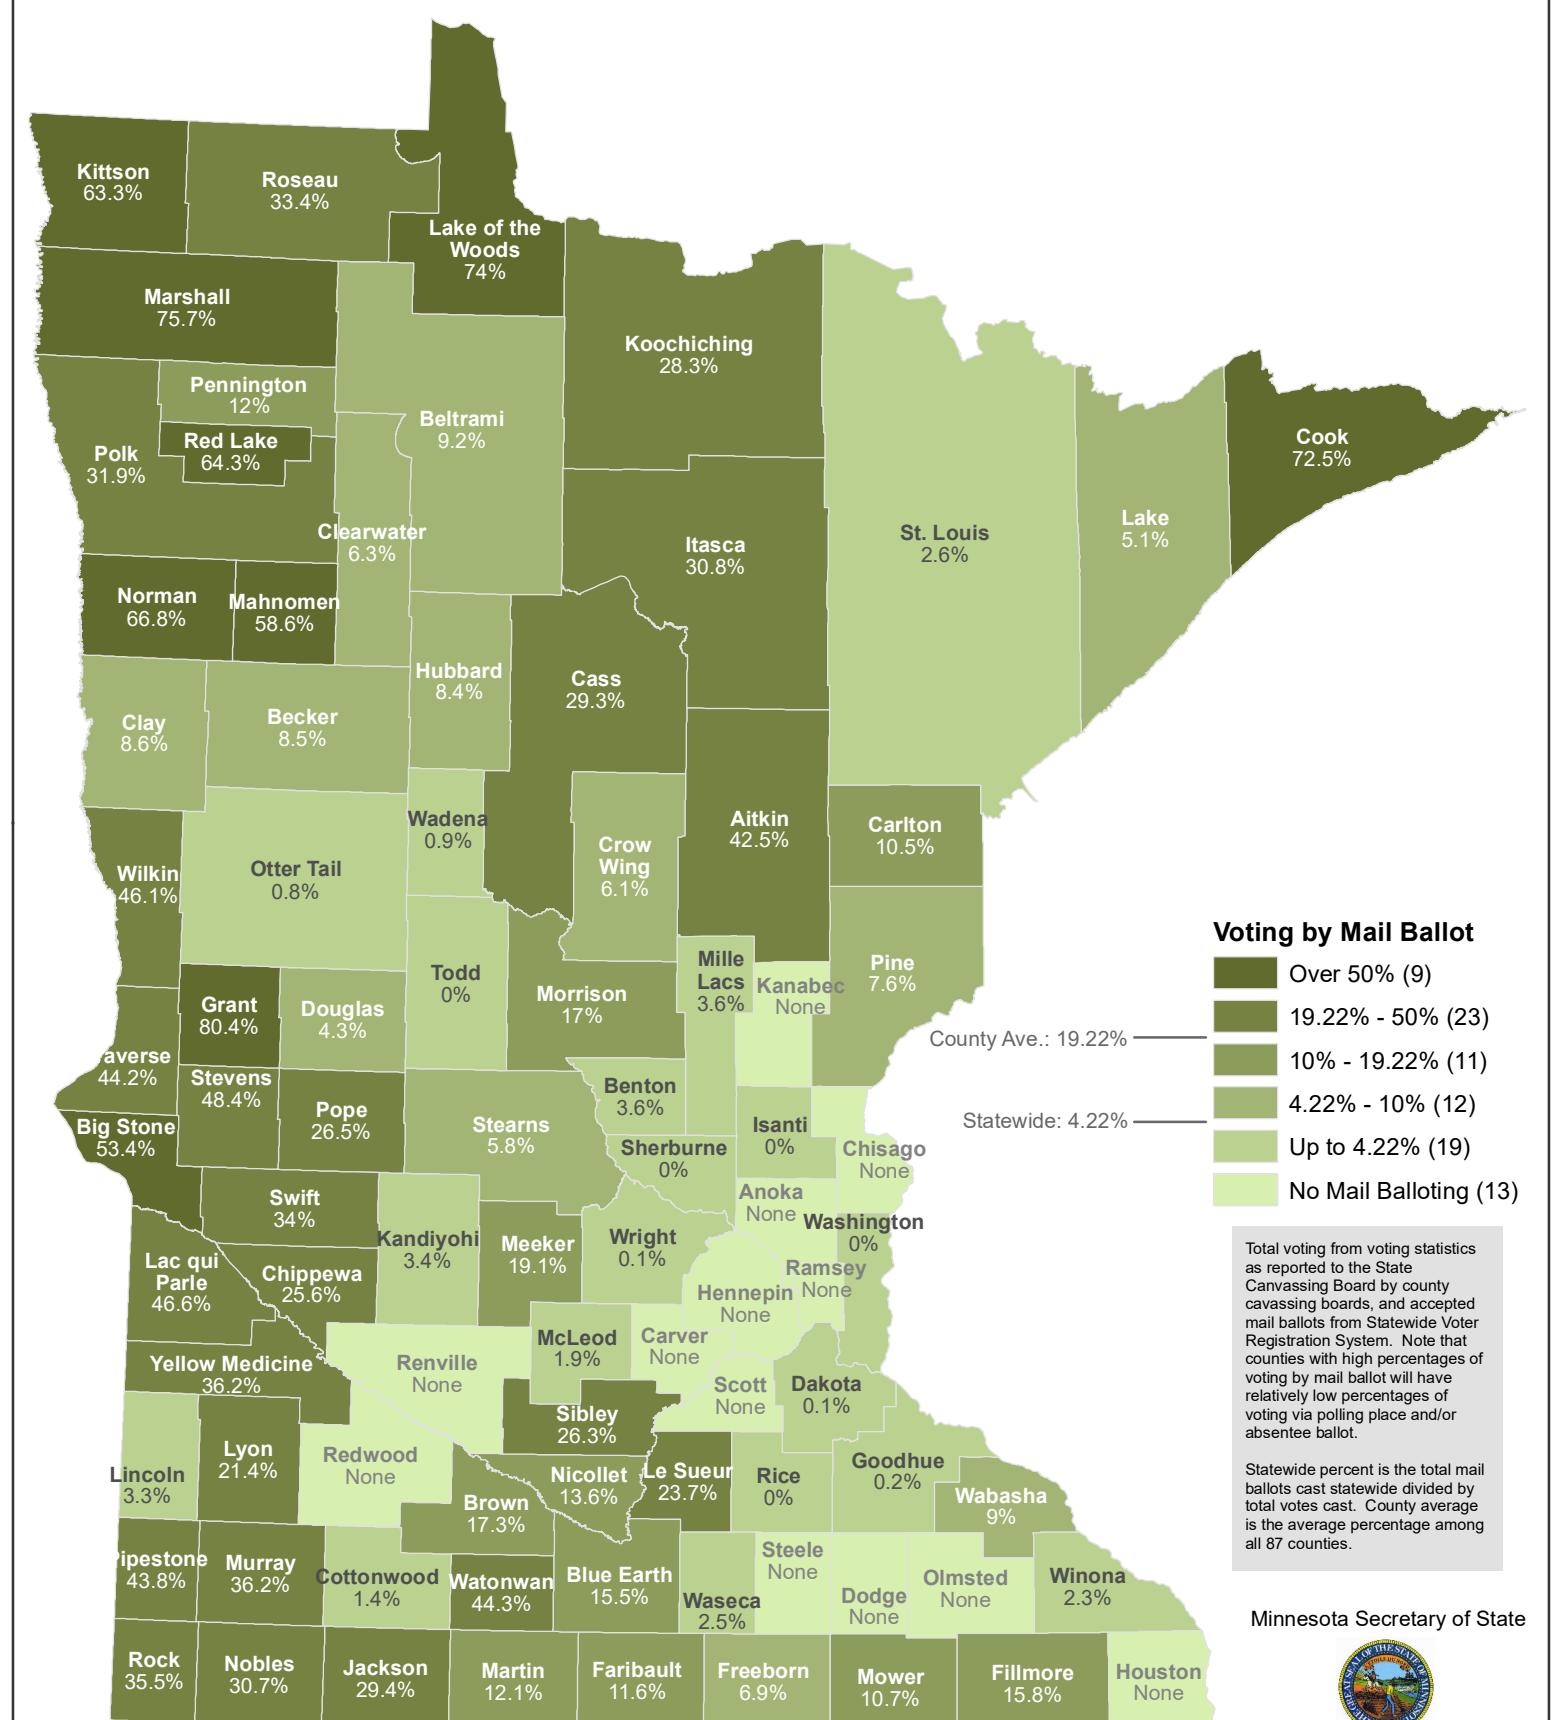

2022 General Election Mail Balloting

Accepted mail ballots as percent of Total voting

Voting by Mail Ballot

- Over 50% (9)
- 19.22% - 50% (23)
- 10% - 19.22% (11)
- 4.22% - 10% (12)
- Up to 4.22% (19)
- No Mail Balloting (13)

Total voting from voting statistics as reported to the State Canvassing Board by county canvassing boards, and accepted mail ballots from Statewide Voter Registration System. Note that counties with high percentages of voting by mail ballot will have relatively low percentages of voting via polling place and/or absentee ballot.

Statewide percent is the total mail ballots cast statewide divided by total votes cast. County average is the average percentage among all 87 counties.

Minnesota Secretary of State

Elections Division
March 2023