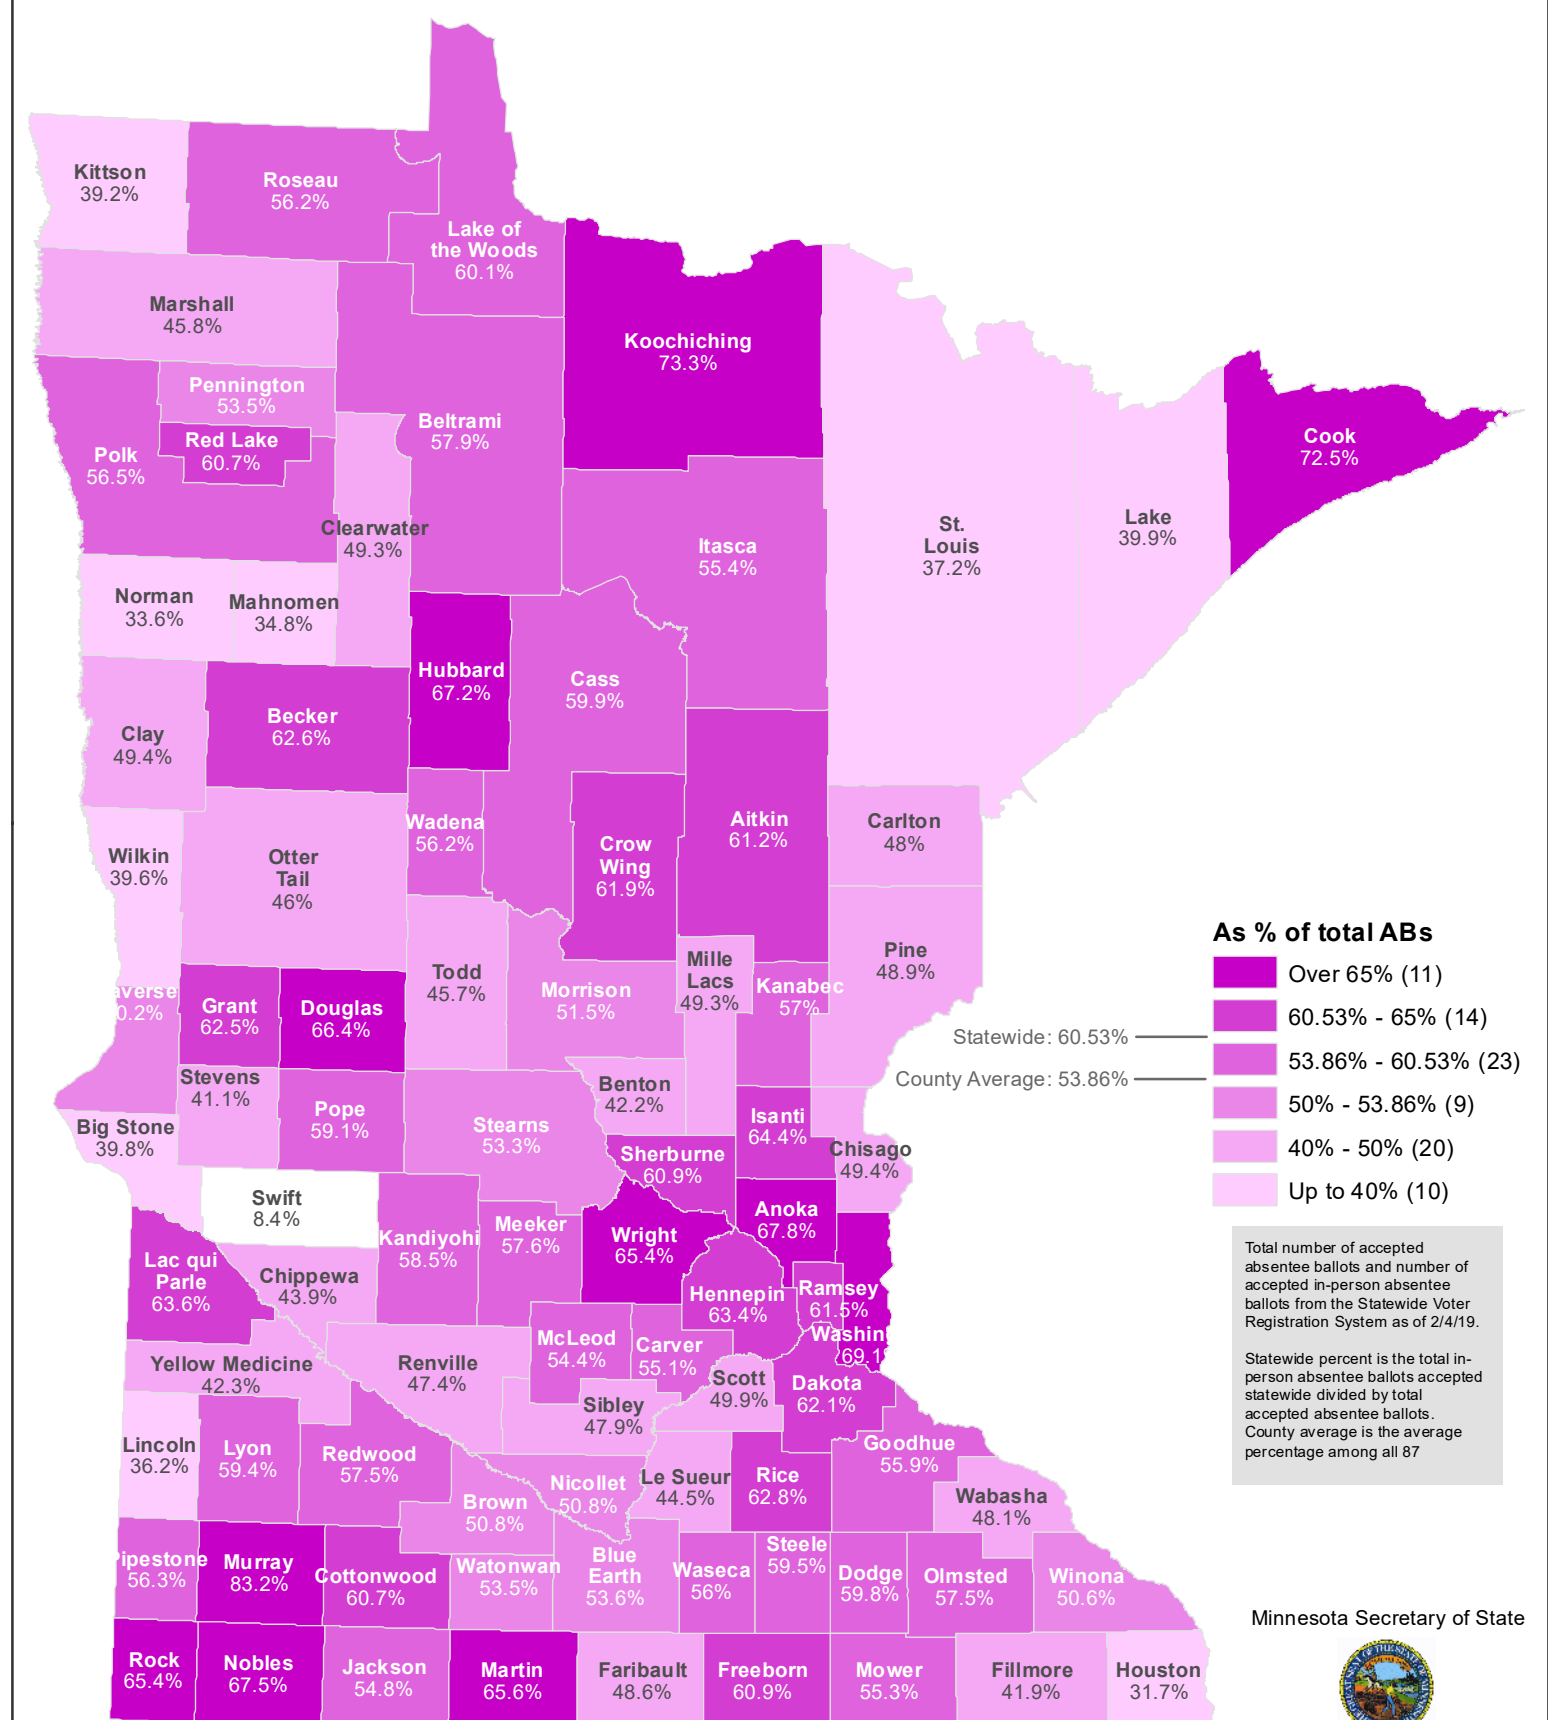

2018 General Election Early Balloting

Accepted in-person absentee ballots as percent of Absentee Voting

Total number of accepted absentee ballots and number of accepted in-person absentee ballots from the Statewide Voter Registration System as of 2/4/19.

Statewide percent is the total in-person absentee ballots accepted statewide divided by total accepted absentee ballots. County average is the average percentage among all 87