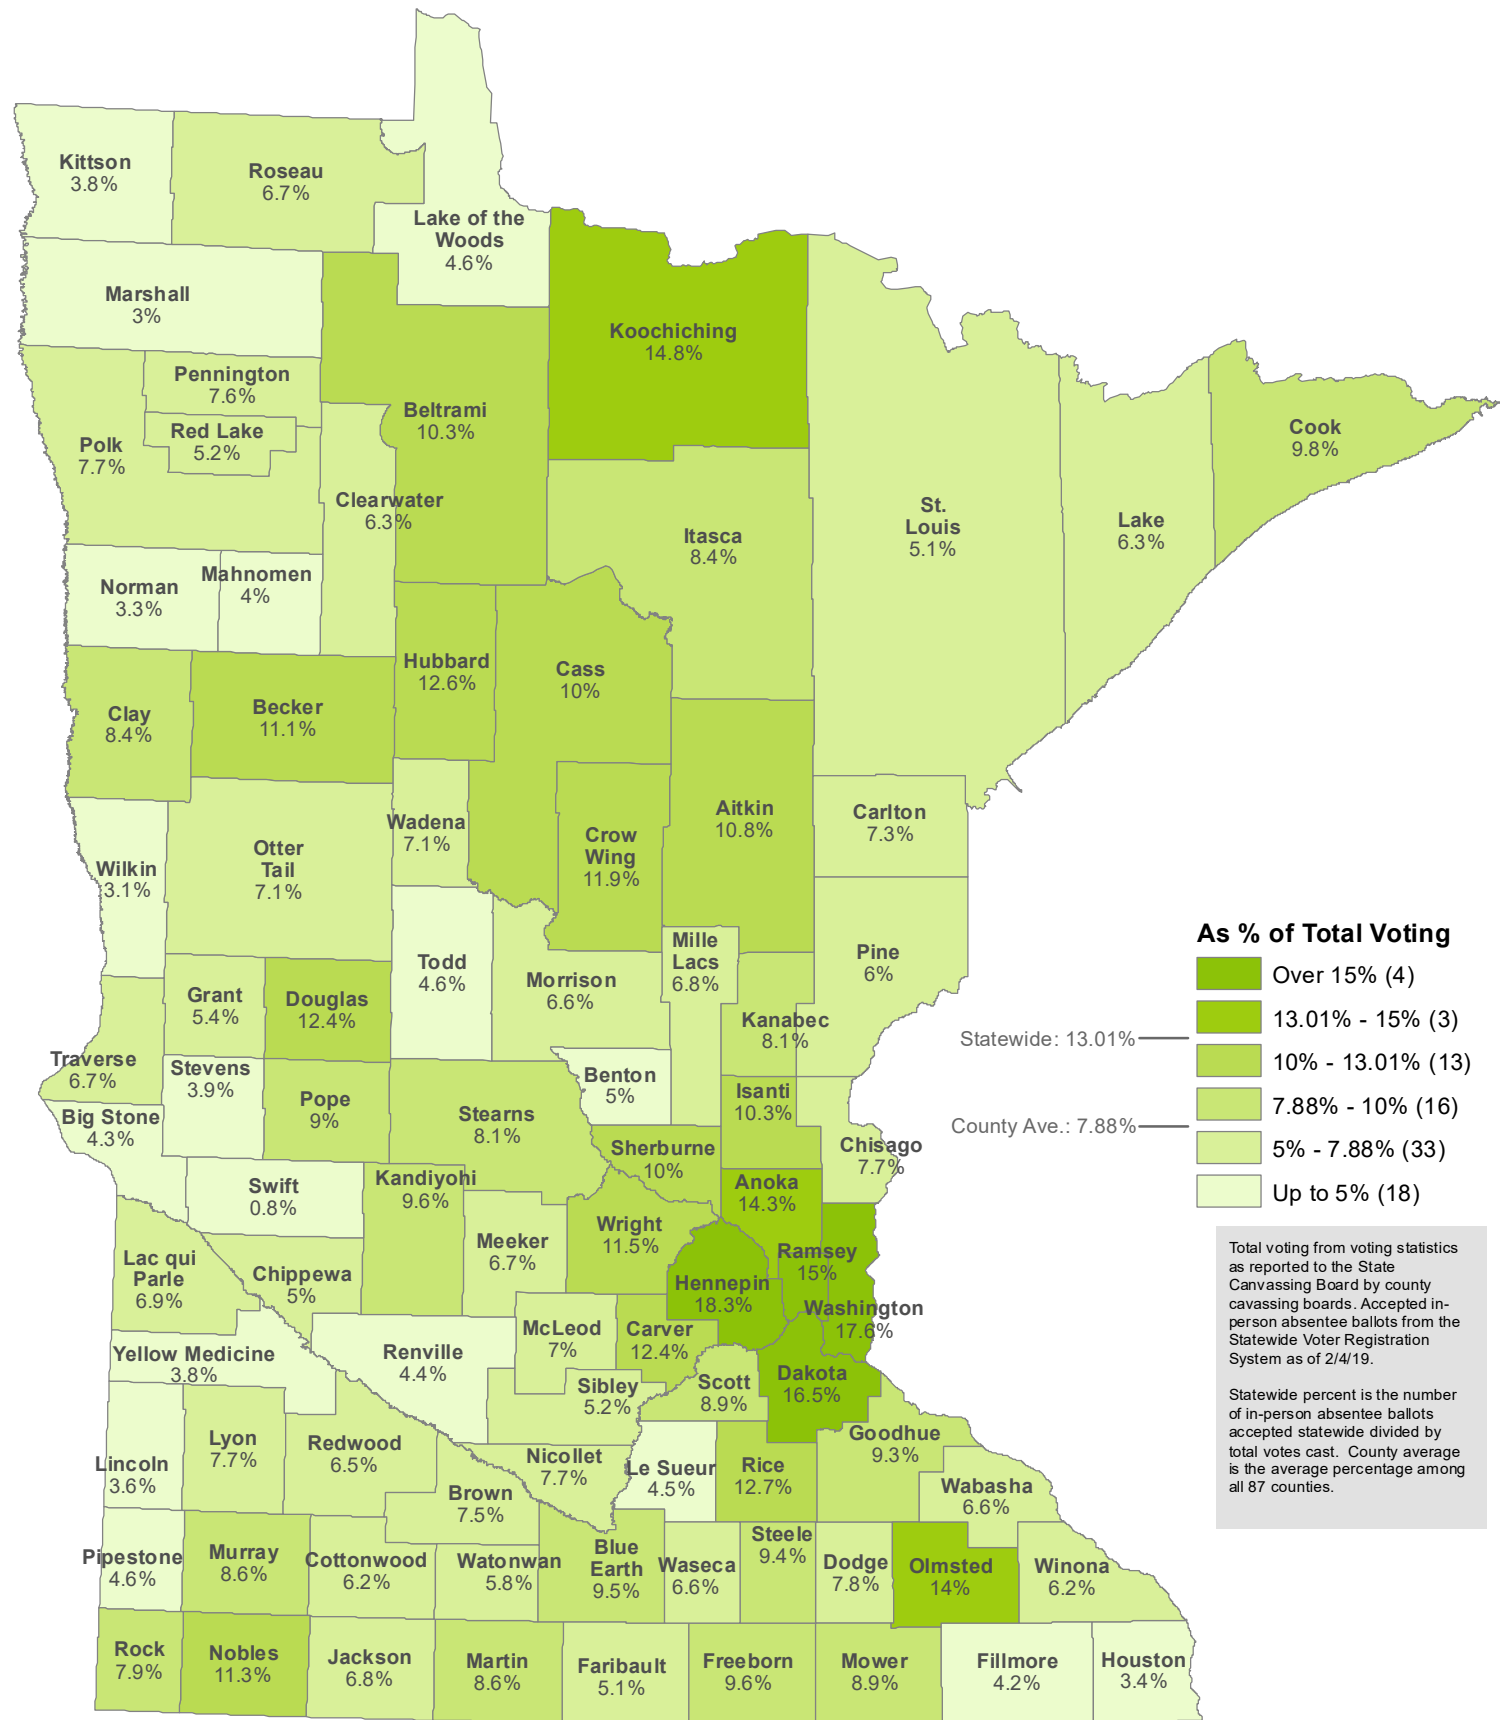

2018 General Election Early Balloting

Accepted in-person absentee ballots as percent of Total Voting

Total voting from voting statistics as reported to the State Canvassing Board by county canvassing boards. Accepted in-person absentee ballots from the Statewide Voter Registration System as of 2/4/19.

Statewide percent is the number of in-person absentee ballots accepted statewide divided by total votes cast. County average is the average percentage among all 87 counties.

2018 General Election Early Balloting

Statewide percent is the total in-person absentee ballots accepted statewide divided by total accepted absentee ballots. County average is the average percentage among all 87