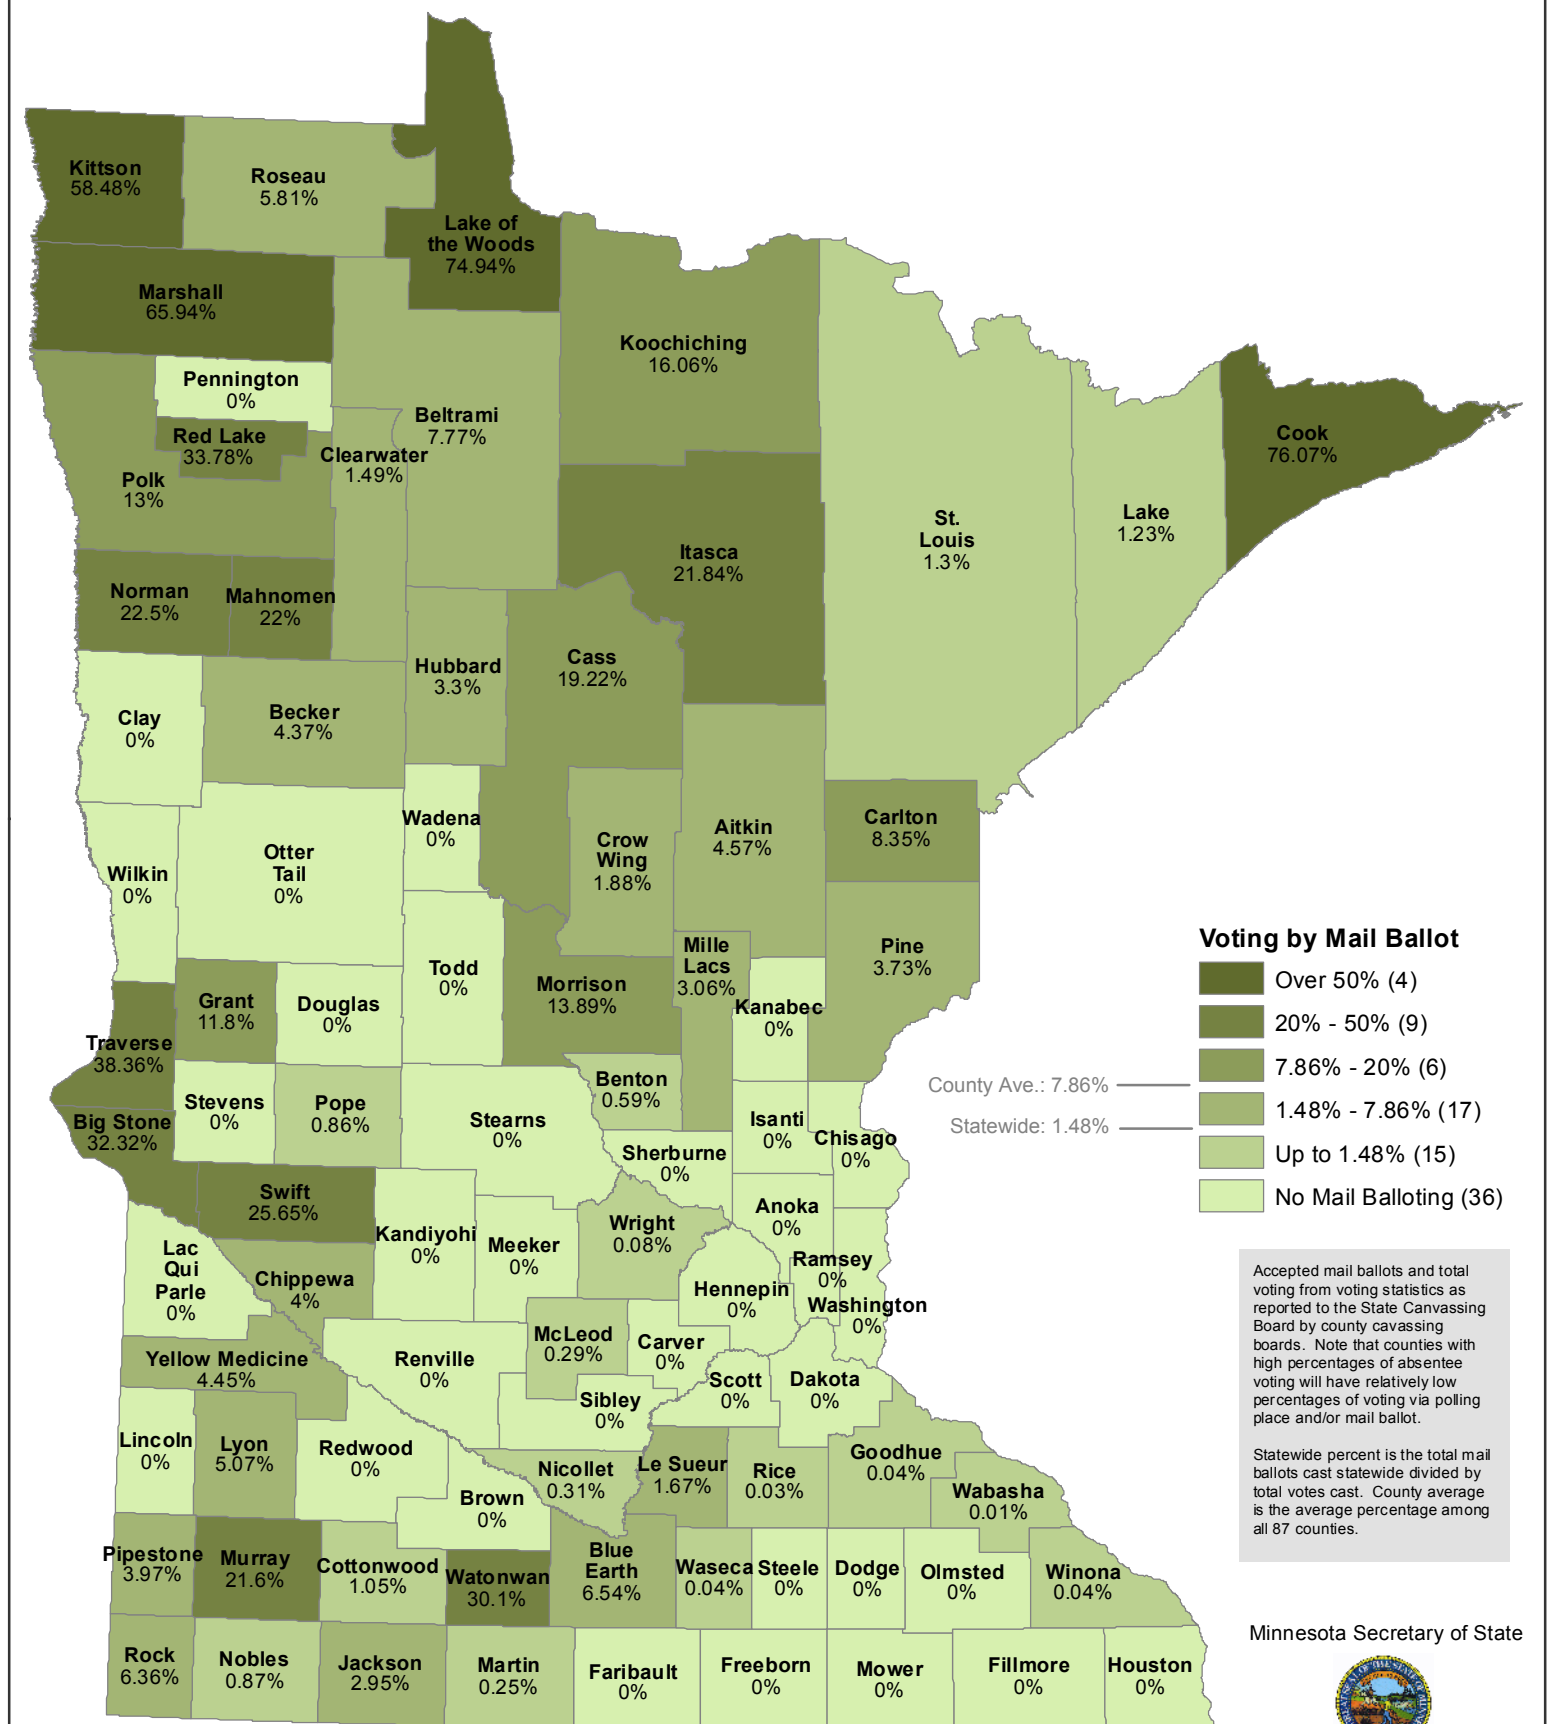

2012 General Election Absentee Balloting

Accepted absentee ballots as percent of Total Voting

2012 General Election Mail Balloting

Accepted mail ballots as percent of Total voting

Minnesota Secretary of State

Elections Division
December 2012