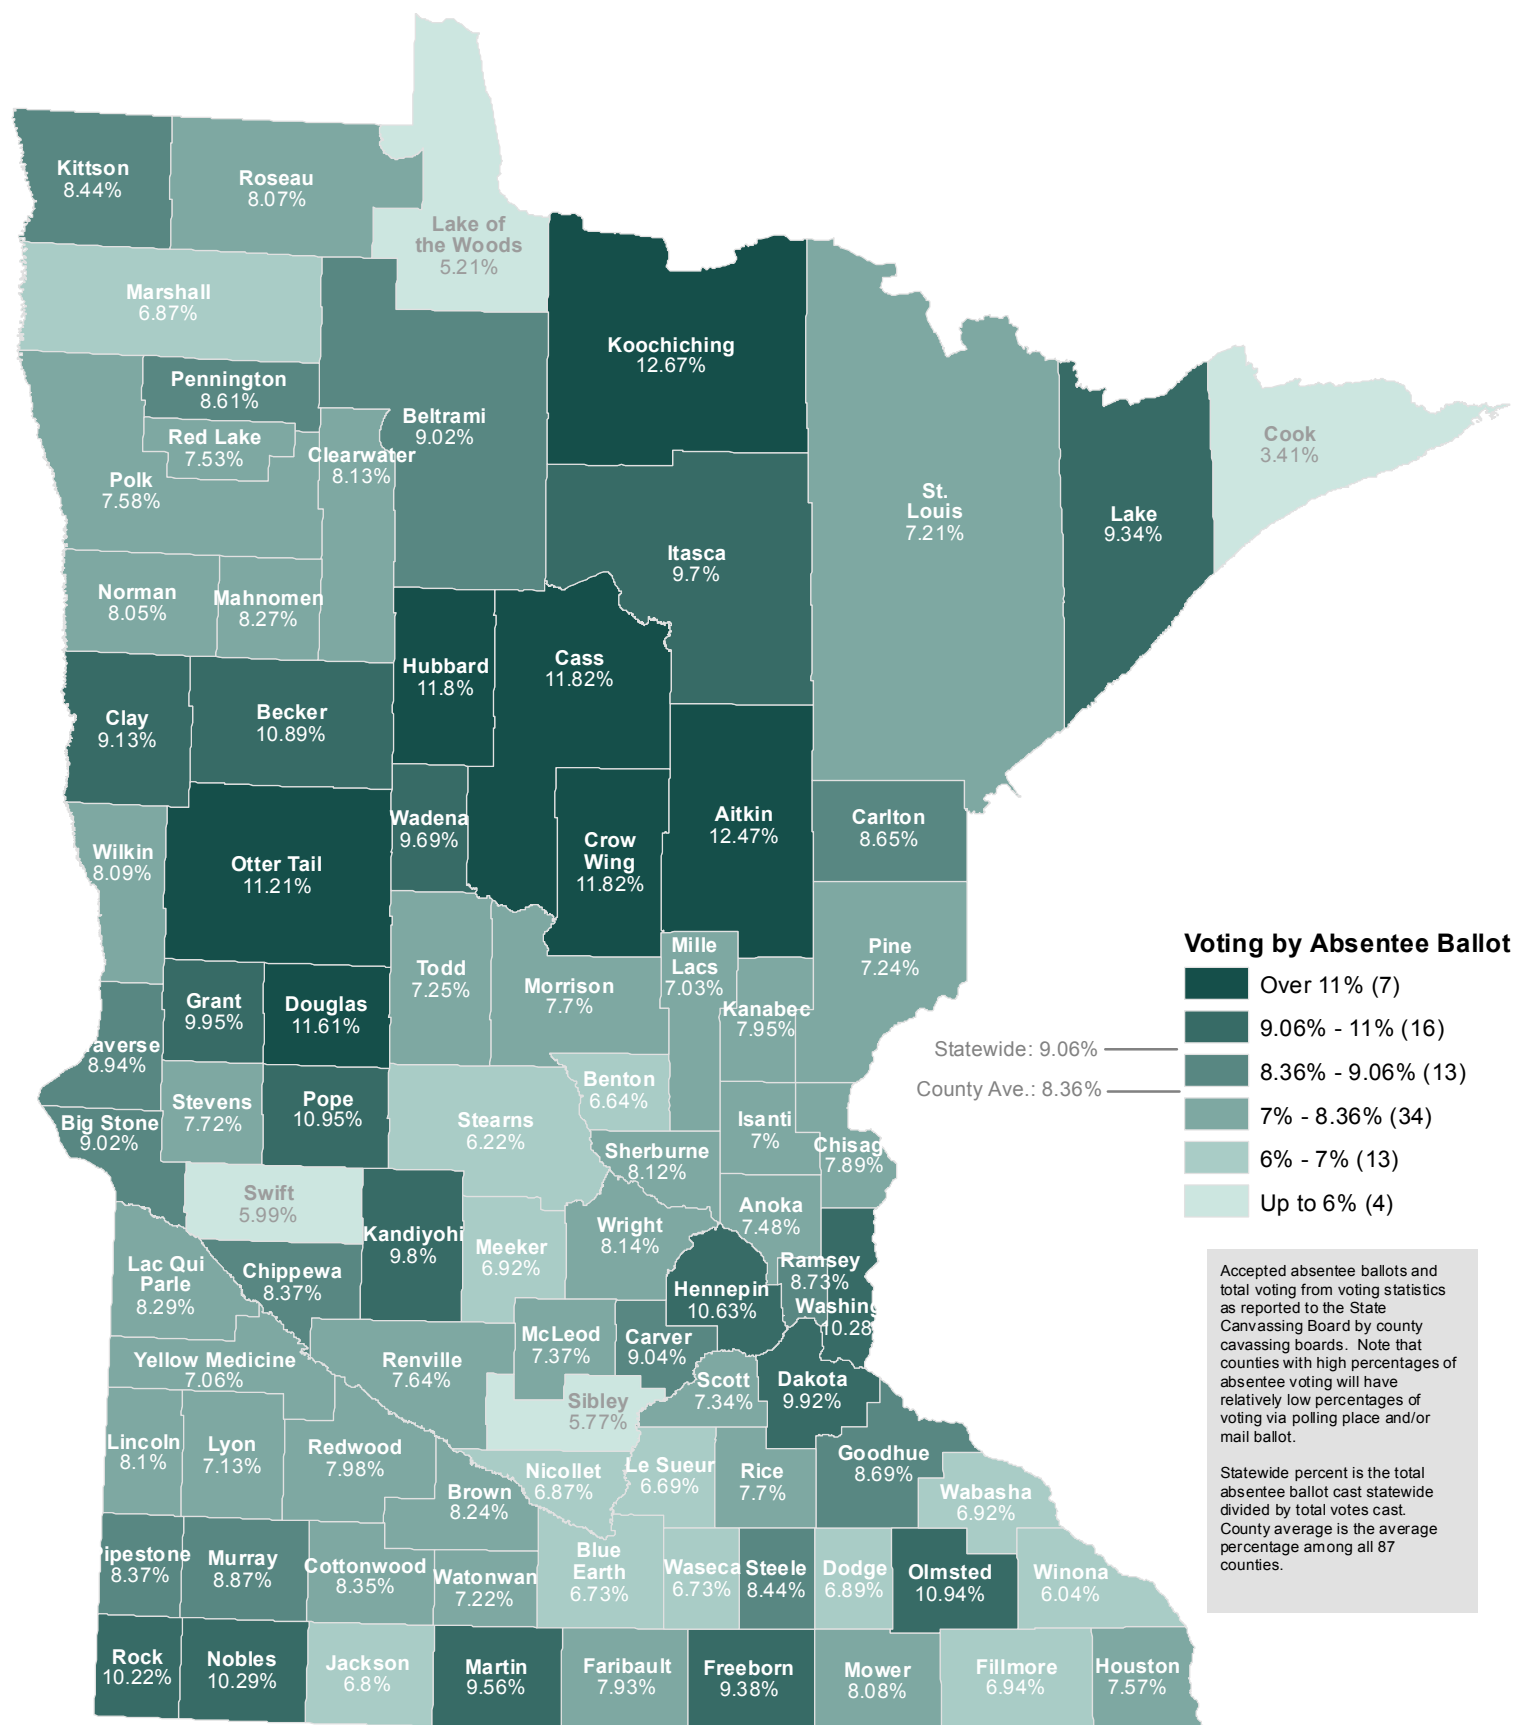

2012 General Election Absentee Balloting

Accepted absentee ballots as percent of Total Voting

2012 General Election Mail Balloting

Accepted mail ballots as percent of Total voting

Minnesota Secretary of State

Elections Division
December 2012