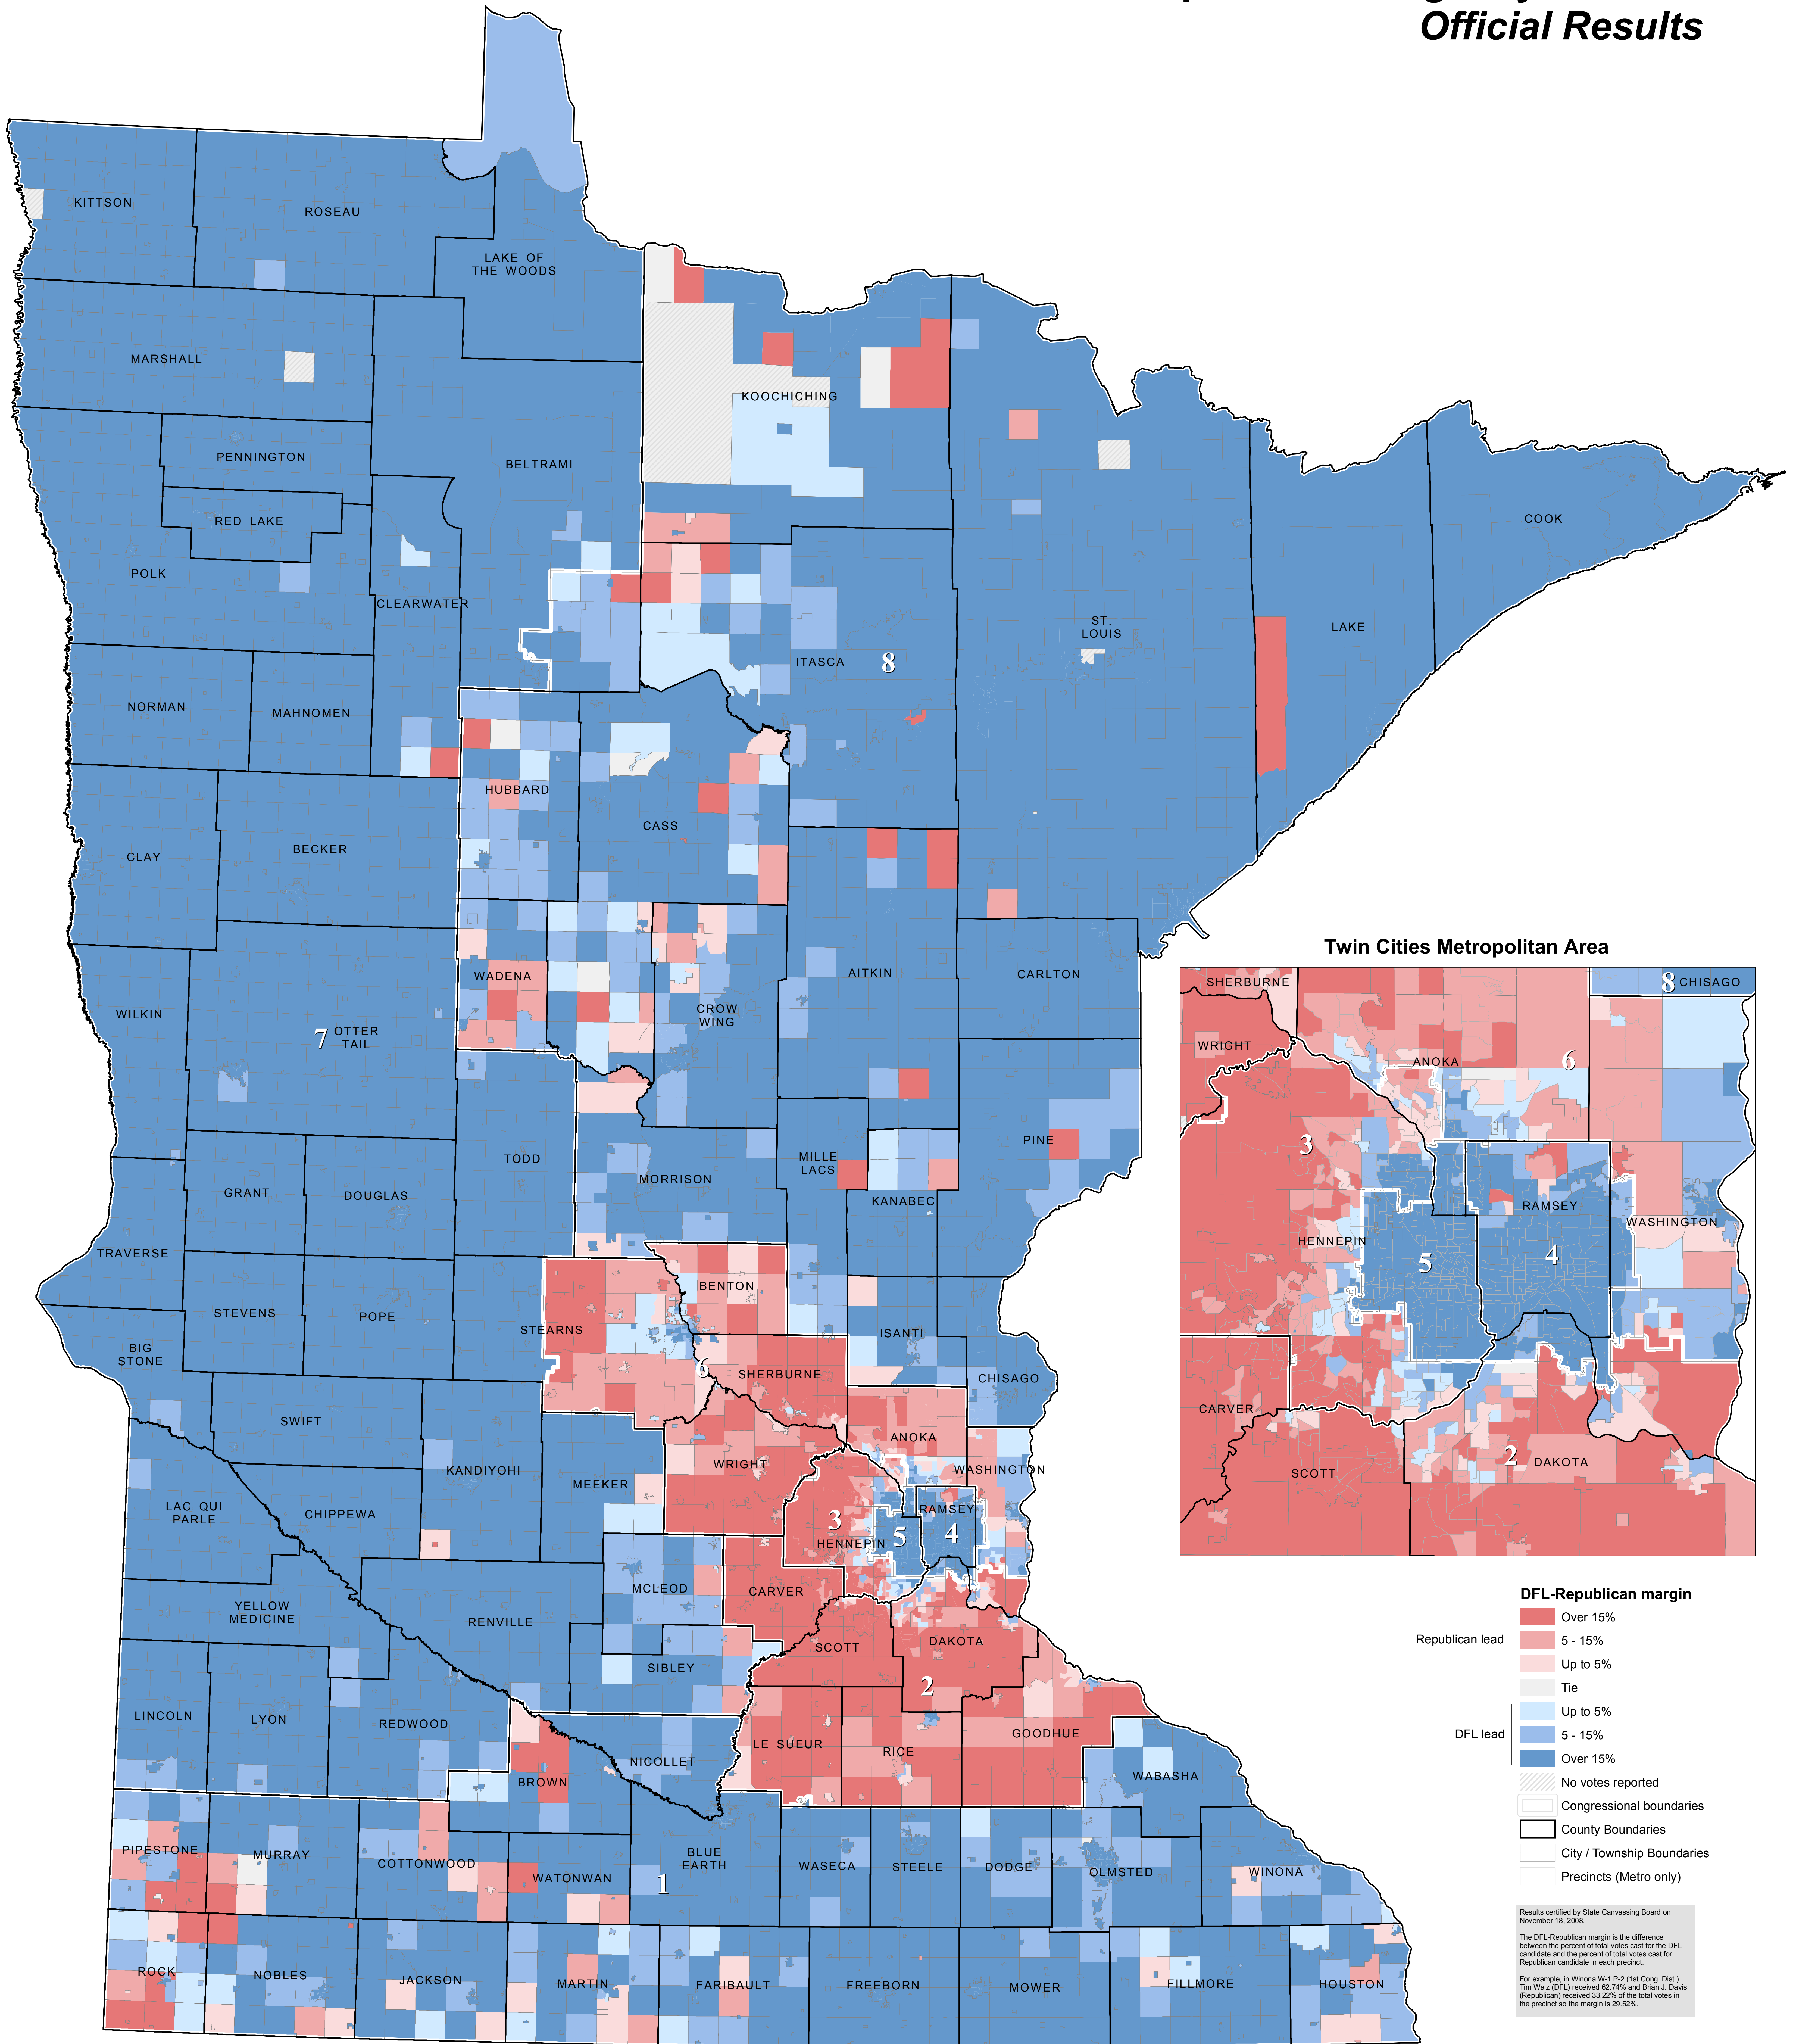

2008 General Election for U.S. Representative

DFL-Republican Margin by Precinct

Official Results

Twin Cities Metropolitan Area

DFL-Republican margin

- Over 15%
- 5 - 15%
- Up to 5%
- Tie
- Up to 5%
- 5 - 15%
- Over 15%
- No votes reported
- Congressional boundaries
- County Boundaries
- City / Township Boundaries
- Precincts (Metro only)

Vote Totals for Filed Candidates

Minnesota Secretary of State

Elections Division
December 2008